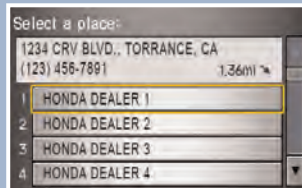

General Commands

(Accepted on most screens to change displays)

- Display map
- Display menu
- Information
- Display audio screen
- What time is it?

Find Place Commands

(Accepted on Map screen)

- Find nearest:
 - ATM
 - gas station
 - Mexican restaurant
 - post office
 - Honda dealer
 - airport
 - hospital
 - bank