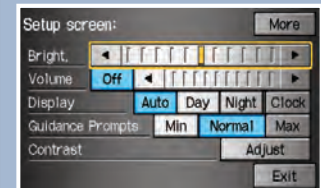

Press and release the Navi Talk button before you give a command.

Audio Commands

(Accepted on most screens)

- Radio on
- Radio # FM/AM
- Radio preset 1/2/3/4/5/6
- XM channel #
- XM preset 1/2/3/4/5/6
- CD play
- CD play track #
- CD skip forward/back
- Auxiliary (AUX) play

Setup Commands

(Accepted on Setup screen)

- Brightness up/down
- Volume up/down/min/max/off
- Guidance prompts min/normal/max

Climate Control Commands

(Accepted on most screens)

- Air conditioner on/off
- Rear defrost on/off
- Climate control recirculate/fresh air
- Fan speed up/down
- Temperature # degrees (# = 57-87)
- Temperature max hot/cold