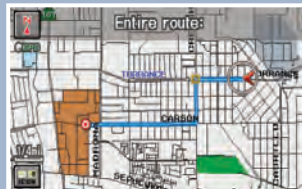

General Commands

(Accepted on most screens to change displays)

- Display map
- Display menu
- Information
- Display audio screen
- What time is it?

Find Place Commands

(Accepted on Map screen)

- Find nearest:
 - ATM
 - gas station
 - Mexican restaurant
 - post office
 - Honda dealer
 - airport
 - hospital
 - bank

Navigation Commands

(Accepted on Map screen)

- How long/far to destination?
- Display destination
- Display entire route

Display Commands

(Accepted on Map screen)

- Display/Hide:
 - ATM
 - gas station
 - restaurant
 - post office
- Display north up/heading up
- Zoom in/out
- Go home
- Display current location