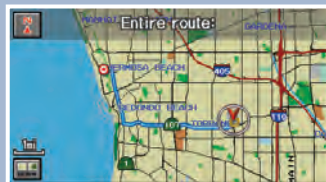

Press and release the Navi Talk button before you give a command.

Locate Points of Interest

Say a command like “Display restaurant” to see restaurant icons appear on the map.

Say a command like “Display gas stations” to see gas station icons appear on the map.

Press and release the Navi Talk button before you give a command.

Get Navigation Route Information

After a destination is entered, say “How far to destination?” to hear the remaining distance.

Say “Display entire route” to see the routing method the system mapped for your destination.