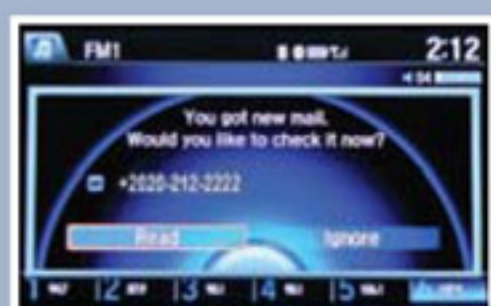

SMS TEXT MESSAGING

Receive and send text messages from your paired and linked phone using *Bluetooth® HandsFreeLink®*. Visit handsfreelink.honda.com to see if this feature is compatible on your phone. Standard message rates apply. This feature is limited while the vehicle is moving.

Receiving Messages

Use the selector knob to make and enter selections.

1. A notification appears on the display. **Select** Read to open the message.
2. The message is displayed, and the system reads it aloud.