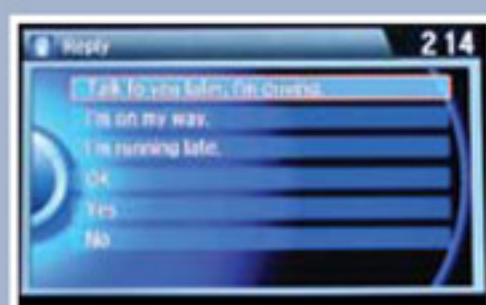

Receiving Messages

Use the selector knob to make and enter selections.

1. A notification appears on the display. **Select** Read to open the message.
2. The message is displayed, and the system reads it aloud.

Replying to Messages

Use the selector knob to make and enter selections.

1. With the message open, **press** the selector knob.
3. **Select** one of the six available reply messages.

2. **Select** Reply.
4. **Select** Send to send the message.