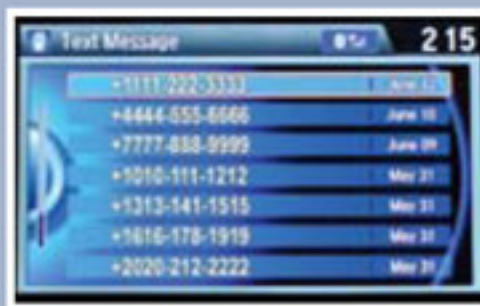

Calling the Sender

Use the selector knob to make and enter selections.

1. With the message open, **press** the selector knob.
3. HFL begins dialing the number.

2. **Select** Call.

Displaying Messages

Use the selector knob to make and enter selections.

1. **Press** PHONE.
3. **Select** Text Message. The 20 most recent messages are displayed.

2. **Press** MENU.
4. **Select** a message to open it and hear it read aloud.