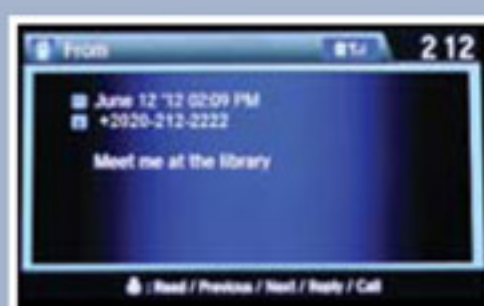

SMS TEXT MESSAGING

Receive and send text messages from your paired and linked phone using *Bluetooth® HandsFreeLink®*. Visit handsfreelink.honda.com to see if this feature is compatible on your phone. Standard message rates apply. This feature is limited while the vehicle is moving.

Receiving Messages

Use the selector knob to make and enter selections.

1. A notification appears on the display. **Select** Read to open the message.
2. The message is displayed, and the system reads it aloud.