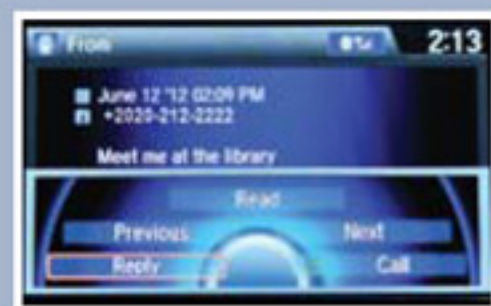

Receiving Messages

Use the selector knob to make and enter selections.

1. A notification appears on the display. **Select** Read to open the message.
2. The message is displayed, and the system reads it aloud.

Replying to Messages

Use the selector knob to make and enter selections.

1. With the message open, **press** the selector knob.
3. **Select** one of the six available reply messages.

2. **Select** Reply.
4. **Select** Send to send the message.

Calling the Sender

Use the selector knob to make and enter selections.

1. With the message open, **press** the selector knob.
3. HFL begins dialing the number.

2. **Select** Call.

Displaying Messages

Use the selector knob to make and enter selections.

1. **Press** PHONE.
3. **Select** Text Message. The 20 most recent messages are displayed.

2. **Press** MENU.
4. **Select** a message to open it and hear it read aloud.