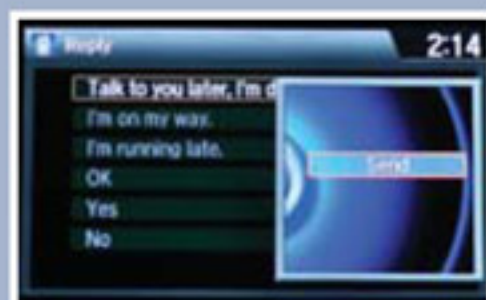

Receiving Messages

Use the selector knob to make and enter selections.

1. A notification appears on the display. **Select** Read to open the message.
2. The message is displayed, and the system reads it aloud.

Replying to Messages

Use the selector knob to make and enter selections.

1. With the message open, **press** the selector knob.
3. **Select** one of the six available reply messages.

2. **Select** Reply.
4. **Select** Send to send the message.

Calling the Sender

Use the selector knob to make and enter selections.

1. With the message open, **press** the selector knob.
3. HFL begins dialing the number.

2. **Select** Call.

Displaying Messages

Use the selector knob to make and enter selections.