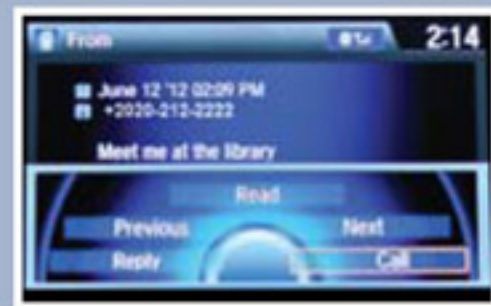

Receiving Messages

Use the selector knob to make and enter selections.

1. A notification appears on the display. **Select** Read to open the message.
2. The message is displayed, and the system reads it aloud.

Replying to Messages

Use the selector knob to make and enter selections.

1. With the message open, **press** the selector knob.
3. **Select** one of the six available reply messages.

2. **Select** Reply.
4. **Select** Send to send the message.

Calling the Sender

Use the selector knob to make and enter selections.

1. With the message open, **press** the selector knob.
3. HFL begins dialing the number.

2. **Select** Call.

Displaying Messages

Use the selector knob to make and enter selections.

1. **Press** PHONE.
3. **Select** Text Message. The 20 most recent messages are displayed.

2. **Press** MENU.
4. **Select** a message to open it and hear it read aloud.