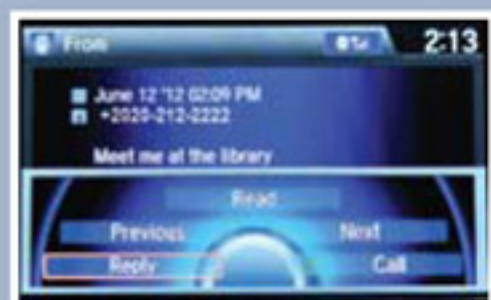

Receiving Messages

Use the selector knob to make and enter selections.

1. A notification appears on the display. **Select** Read to open the message.
2. The message is displayed, and the system reads it aloud.

Replying to Messages

Use the selector knob to make and enter selections.

1. With the message open, **press** the selector knob.
3. **Select** one of the six available reply messages.

2. **Select** Reply.
4. **Select** Send to send the message.

Calling the Sender

Use the selector knob to make and enter selections.

1. With the message open, **press** the selector knob.
3. HFL begins dialing the number.

2. **Select** Call.

Displaying Messages

Use the selector knob to make and enter selections.