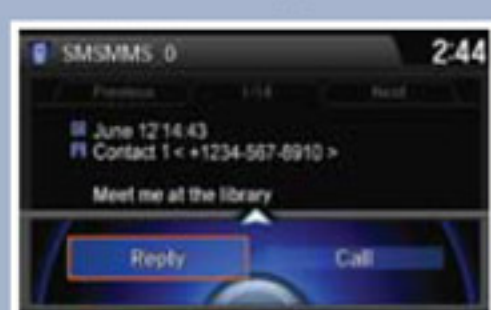

Receiving Messages

Use the interface dial to make and enter selections.

1. A notification appears on the display. **Select** Read to open the message.
2. The message is displayed, and the system reads it aloud.

Replying to Messages

Use the interface dial to make and enter selections.

1. With the message open, **move** the interface dial down to select Reply.
3. **Select** Send to send the message.

2. **Select** one of the six available reply messages.

Calling the Sender

Use the interface dial to make and enter selections.

1. With the message open, **move** the interface dial down to select Call.
2. HFL begins dialing the number.

Displaying Messages

Use the interface dial to make and enter selections.