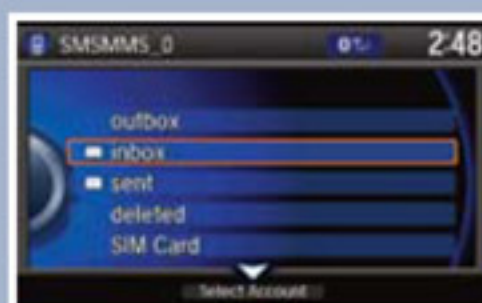

Receiving Messages

Use the interface dial to make and enter selections.

1. A notification appears on the display. **Select** Read to open the message.
2. The message is displayed, and the system reads it aloud.

Replying to Messages

Use the interface dial to make and enter selections.

1. With the message open, **move** the interface dial down to select Reply.
3. **Select** Send to send the message.

2. **Select** one of the six available reply messages.

Calling the Sender

Use the interface dial to make and enter selections.

1. With the message open, **move** the interface dial down to select Call.
2. HFL begins dialing the number.

Displaying Messages

Use the interface dial to make and enter selections.

1. **Press** PHONE.
2. **Press** MENU.
3. **Select** Text/Email. The 20 most recent messages are displayed.
4. **Select** Inbox or the desired folder.
5. **Select** a message to open it and hear it read aloud.