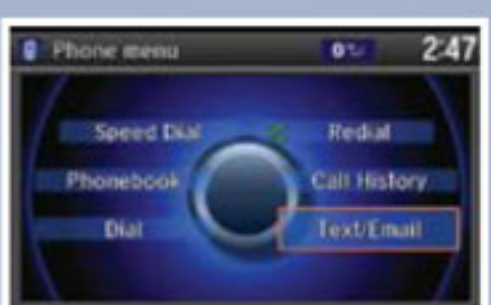

Receiving Messages

Use the interface dial to make and enter selections.

1. A notification appears on the display. **Select** Read to open the message.
2. The message is displayed, and the system reads it aloud.

Replying to Messages

Use the interface dial to make and enter selections.

1. With the message open, **move** the interface dial down to select Reply.
3. **Select** Send to send the message.

2. **Select** one of the six available reply messages.

Calling the Sender

Use the interface dial to make and enter selections.

1. With the message open, **move** the interface dial down to select Call.
2. HFL begins dialing the number.

Displaying Messages

Use the interface dial to make and enter selections.

1. **Press** PHONE.
2. **Press** MENU.
3. **Select** Text/Email. The 20 most recent messages are displayed.
4. **Select** Inbox or the desired folder.
5. **Select** a message to open it and hear it read aloud.