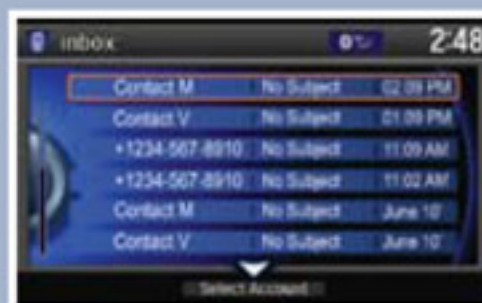

Receiving Messages

Use the interface dial to make and enter selections.

1. A notification appears on the display. **Select** Read to open the message.
2. The message is displayed, and the system reads it aloud.

Replying to Messages

Use the interface dial to make and enter selections.

1. With the message open, **move** the interface dial down to select Reply.
3. **Select** Send to send the message.

2. **Select** one of the six available reply messages.

Calling the Sender

Use the interface dial to make and enter selections.

1. With the message open, **move** the interface dial down to select Call.
2. HFL begins dialing the number.

Displaying Messages

Use the interface dial to make and enter selections.

1. **Press** PHONE.
2. **Press** MENU.
3. **Select** Text/Email. The 20 most recent messages are displayed.
4. **Select** Inbox or the desired folder.
5. **Select** a message to open it and hear it read aloud.