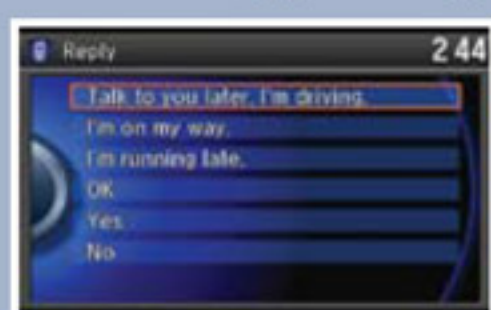

SMS TEXT MESSAGING AND E-MAIL

Receive and send text messages and e-mails from your paired and linked phone using *Bluetooth® HandsFreeLink®*. Visit handsfreelink.honda.com to see if this feature is compatible on your phone. Standard message rates apply. This feature is limited while the vehicle is moving.

Receiving Messages

Use the interface dial to make and enter selections.

1. A notification appears on the display. **Select** Read to open the message.
2. The message is displayed, and the system reads it aloud.

Replying to Messages

Use the interface dial to make and enter selections.

1. With the message open, **move** the interface dial down to select Reply.
3. **Select** Send to send the message.

2. **Select** one of the six available reply messages.

Calling the Sender

Use the interface dial to make and enter selections.

1. With the message open, **move** the interface dial down to select Call.
2. HFL begins dialing the number.

Displaying Messages

Use the interface dial to make and enter selections.