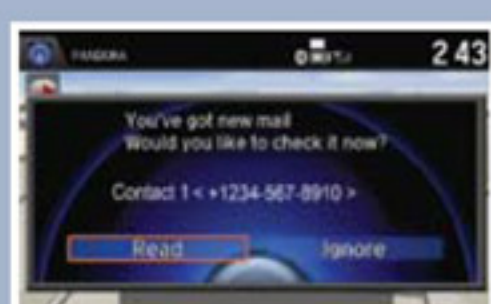

SMS TEXT MESSAGING AND E-MAIL

Receive and send text messages and e-mails from your paired and linked phone using *Bluetooth® HandsFreeLink®*. Visit handsfreelink.honda.com to see if this feature is compatible on your phone. Standard message rates apply. This feature is limited while the vehicle is moving.

Receiving Messages

Use the interface dial to make and enter selections.

1. A notification appears on the display. **Select** Read to open the message.
2. The message is displayed, and the system reads it aloud.