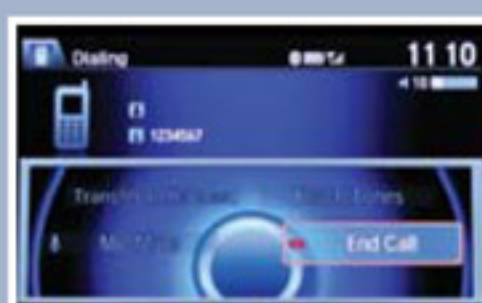

Receiving Messages

Use the interface dial to make and enter selections.

1. A notification appears on the display. **Select** Read to open the message.
2. The message is displayed, and the system reads it aloud.

Replying to Messages

Use the interface dial to make and enter selections.

1. With the message open, **move** the interface dial down to select Reply.
3. **Select** Send to send the message.

2. **Select** one of the six available reply messages.

Calling the Sender

Use the interface dial to make and enter selections.

1. With the message open, **move** the interface dial down to select Call.
2. HFL begins dialing the number.

Displaying Messages

Use the interface dial to make and enter selections.

1. **Press** PHONE.
2. **Press** MENU.
3. **Select** Text/Email. The 20 most recent messages are displayed.
4. **Select** Inbox or the desired folder.
5. **Select** a message to open it and hear it read aloud.