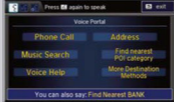

Pick-Up button: Answer an incoming call or go to a phone-specific voice portal screen.

Hang-Up/Back button: End a call, decline an incoming call, or cancel an operation.

Talk button: Give phone, navigation, audio, or climate control commands.

Voice Command Tips

- To hear a list of available commands at any time, press and release the Talk button, then say "Help."
- When using the Talk button, wait for a beep, then give a command.
- When the Talk button is pressed, all available voice commands are highlighted in yellow.
- Speak in a clear, natural voice.
- Reduce all background noise.
- Adjust the dashboard and side vents away from the microphone in the ceiling.
- Close the windows.

Voice Command Portal

When you press the Talk button from any of the main screens (NAV, PHONE, INFO, AUDIO), the voice portal screen appears and the system gives you examples of voice commands that can be used.