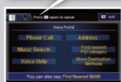

Pick-Up button: Answer an incoming call or go to a phone-specific voice portal screen.

Hang-Up/Back button: End a call, decline an incoming call, or cancel an operation.

Talk button: Give phone, navigation, audio, or climate control commands.

Voice Command Tips

- To hear a list of available commands at any time, press and release the Talk button, then say "Help."
- When using the Talk button, wait for a beep, then give a command.
- When the Talk button is pressed, all available voice commands are highlighted in yellow.
- Speak in a clear, natural voice.
- Reduce all background noise.
- Adjust the dashboard and side vents away from the microphone in the ceiling.
- Close the windows.

Voice Command Portal

When you press the Talk button from any of the main screens (NAV, PHONE, INFO, AUDIO), the voice portal screen appears and the system gives you examples of voice commands that can be used.