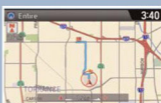

Find Place Commands

(Accepted on Map screen)

- Find nearest:
 - ATM
 - Honda dealer
 - gas station
 - airport
 - Mexican restaurant
 - hospital
 - bank
 - post office

Navigation Commands

(Accepted on Map screen)

- How long/far to the destination?
- Display destination map
- Display entire route

Display Commands

(Accepted on Map screen)

- Display (or hide):
 - ATM
 - gas station
 - restaurant
 - post office
- Display north up/heading up
- Zoom in/out
- Go home
- Display current location