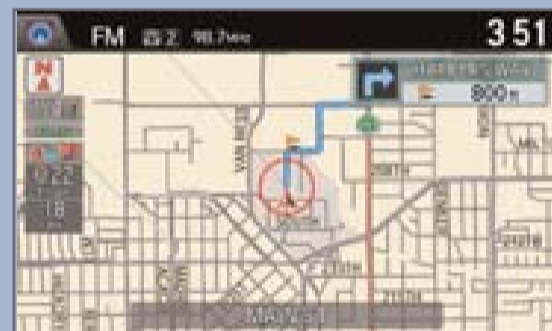

INTELLIGENT MULTI-INFORMATION DISPLAY (i-MID)

Choose what to display in the upper center screen.

Changing the Display

Press the Display button to change the main displays.

Display Options

Audio

Shows current audio information.

Phone

Shows phone screen.

Navigation

Shows map or navigation information.

Info

Shows information screen and options.