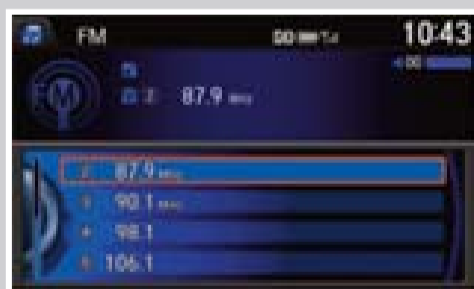

INTELLIGENT MULTI-INFORMATION DISPLAY (i-MID)

Choose what to display in the upper center screen.

Changing the Display

Press the Display button to change the main displays.

Display Options

Audio

Shows current audio information.

Phone

Shows phone screen.

Navigation

Shows map or navigation information.

Info

Shows information screen and options.