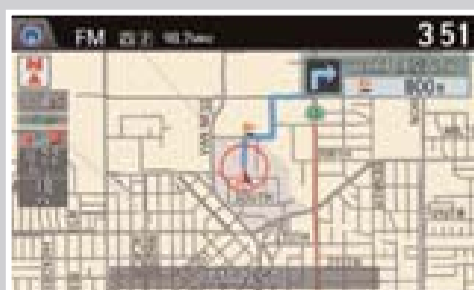

INTELLIGENT MULTI-INFORMATION DISPLAY (i-MID)

Choose what to display in the upper center screen.

Changing the Display

Press the Display button to change the main displays.

Display Options

Audio

Shows current audio information.

Phone

Shows phone screen.

Navigation

Shows map or navigation information.

Info

Shows information screen and options.