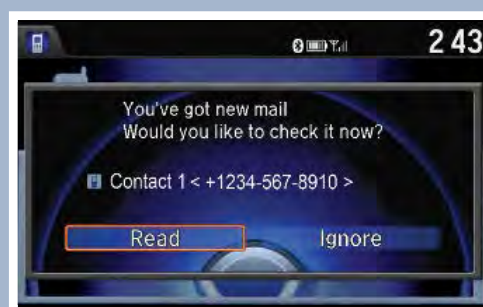

SMS TEXT MESSAGING AND E-MAIL

Receive and send text messages and e-mails from your paired and linked phone using *Bluetooth® HandsFreeLink®*. Visit handsfreelink.honda.com to see if this feature is compatible with your phone. Standard message rates apply. This feature is limited while the vehicle is moving.

Receiving Messages

Use the selector knob to make and enter selections.

1. A notification appears on the display. Select Read to open the message.
2. The message is displayed, and the system reads it aloud.