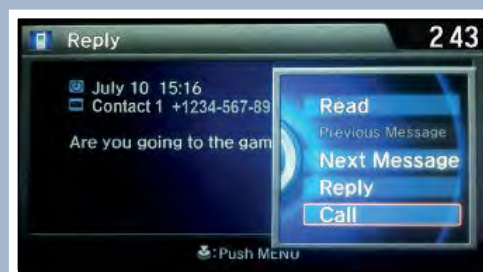

Receiving Messages

Use the selector knob to make and enter selections.

1. A notification appears on the display. Select Read to open the message.
2. The message is displayed, and the system reads it aloud.

Replying to Messages

Use the selector knob to make and enter selections.

1. With the message open, press MENU to enter the Message menu.
2. Select Reply.
3. Select one of the six available reply messages.
4. Select Send to send the message.

Calling the Sender

Use the selector knob to make and enter selections.

1. With the message open, press MENU to enter the Message menu.
2. Select Call.

Note: Notifications and operation for SMS Text and E-mail are separate. Choose your desired account in Phone Settings.