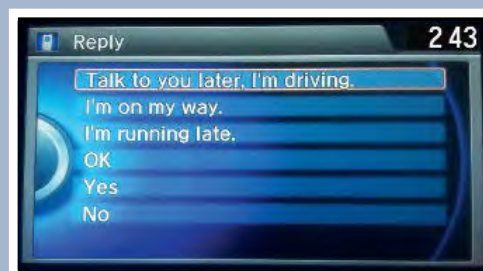

SMS TEXT MESSAGING AND E-MAIL

Receive and send text messages and e-mails from your paired and linked phone using *Bluetooth® HandsFreeLink®*. Visit handsfreelink.honda.com to see if this feature is compatible with your phone. Standard message rates apply. This feature is limited while the vehicle is moving.

Receiving Messages

Use the selector knob to make and enter selections.

1. A notification appears on the display. Select Read to open the message.
2. The message is displayed, and the system reads it aloud.

Replying to Messages

Use the selector knob to make and enter selections.

1. With the message open, press MENU to enter the Message menu.
2. Select Reply.
3. Select one of the six available reply messages.
4. Select Send to send the message.