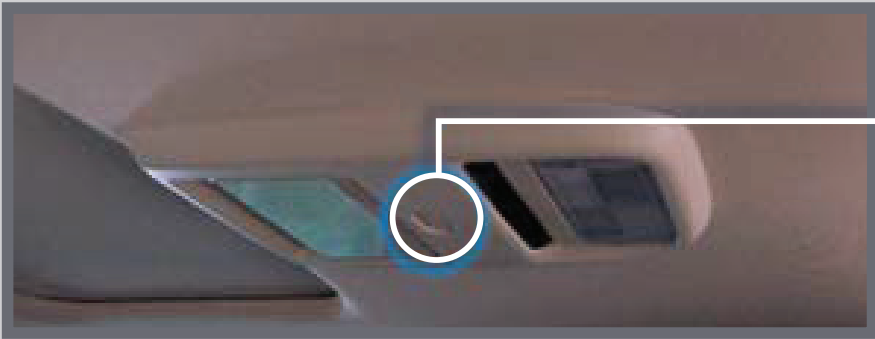

REAR ENTERTAINMENT SYSTEM (RES) (if equipped)

Rear passengers can enjoy a different audio or entertainment source than the front seat occupants.

Rear Entertainment System

Pivot the earpieces to turn the wireless headphones on or off. Wireless headphones work only in the rear seats.

Press OPEN to release the screen.

Extend the screen until it locks into place.

Operating the RES

1. Press REAR POWER in the center console. Open the overhead screen.

2. Insert a DVD or CD in the center console slot. Playback begins automatically.

3. Use the remote control to navigate the DVD or CD.

Note: To hear the RES source from all speakers, press AUX on the audio panel until RES mode appears.