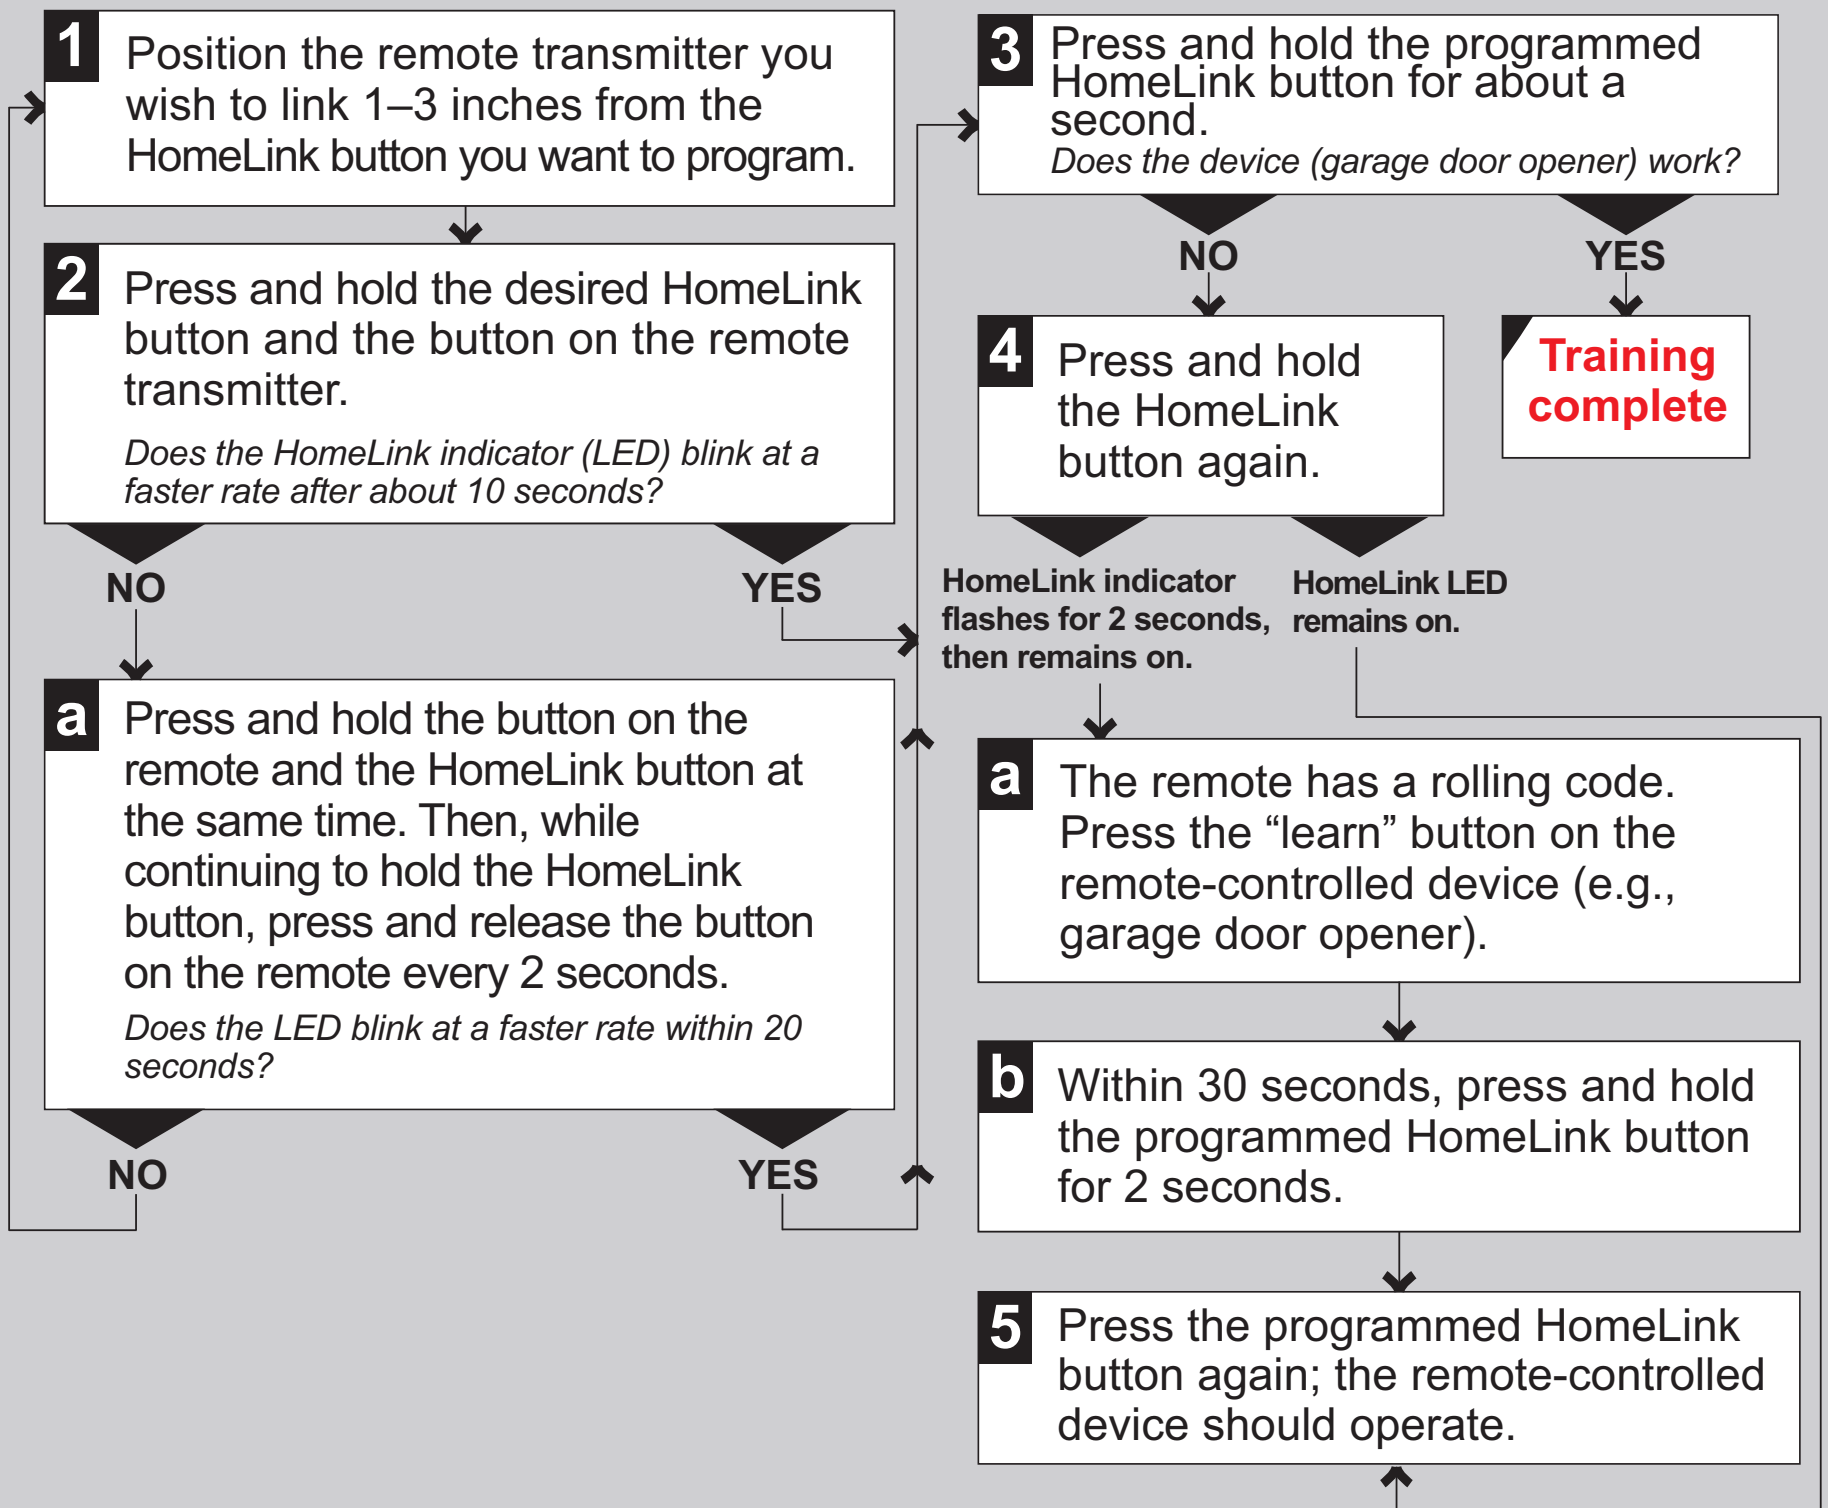

HOMELINK[®]

Program your vehicle to operate up to three remote-controlled devices around your home, such as garage doors, lighting, or home security systems. Available on EX-LV-6.

Training a Button

If you have any problems programming HomeLink, see the owner's manual included with the device you are trying to program, call HomeLink at (800) 355-3515, or visit www.homelink.com.