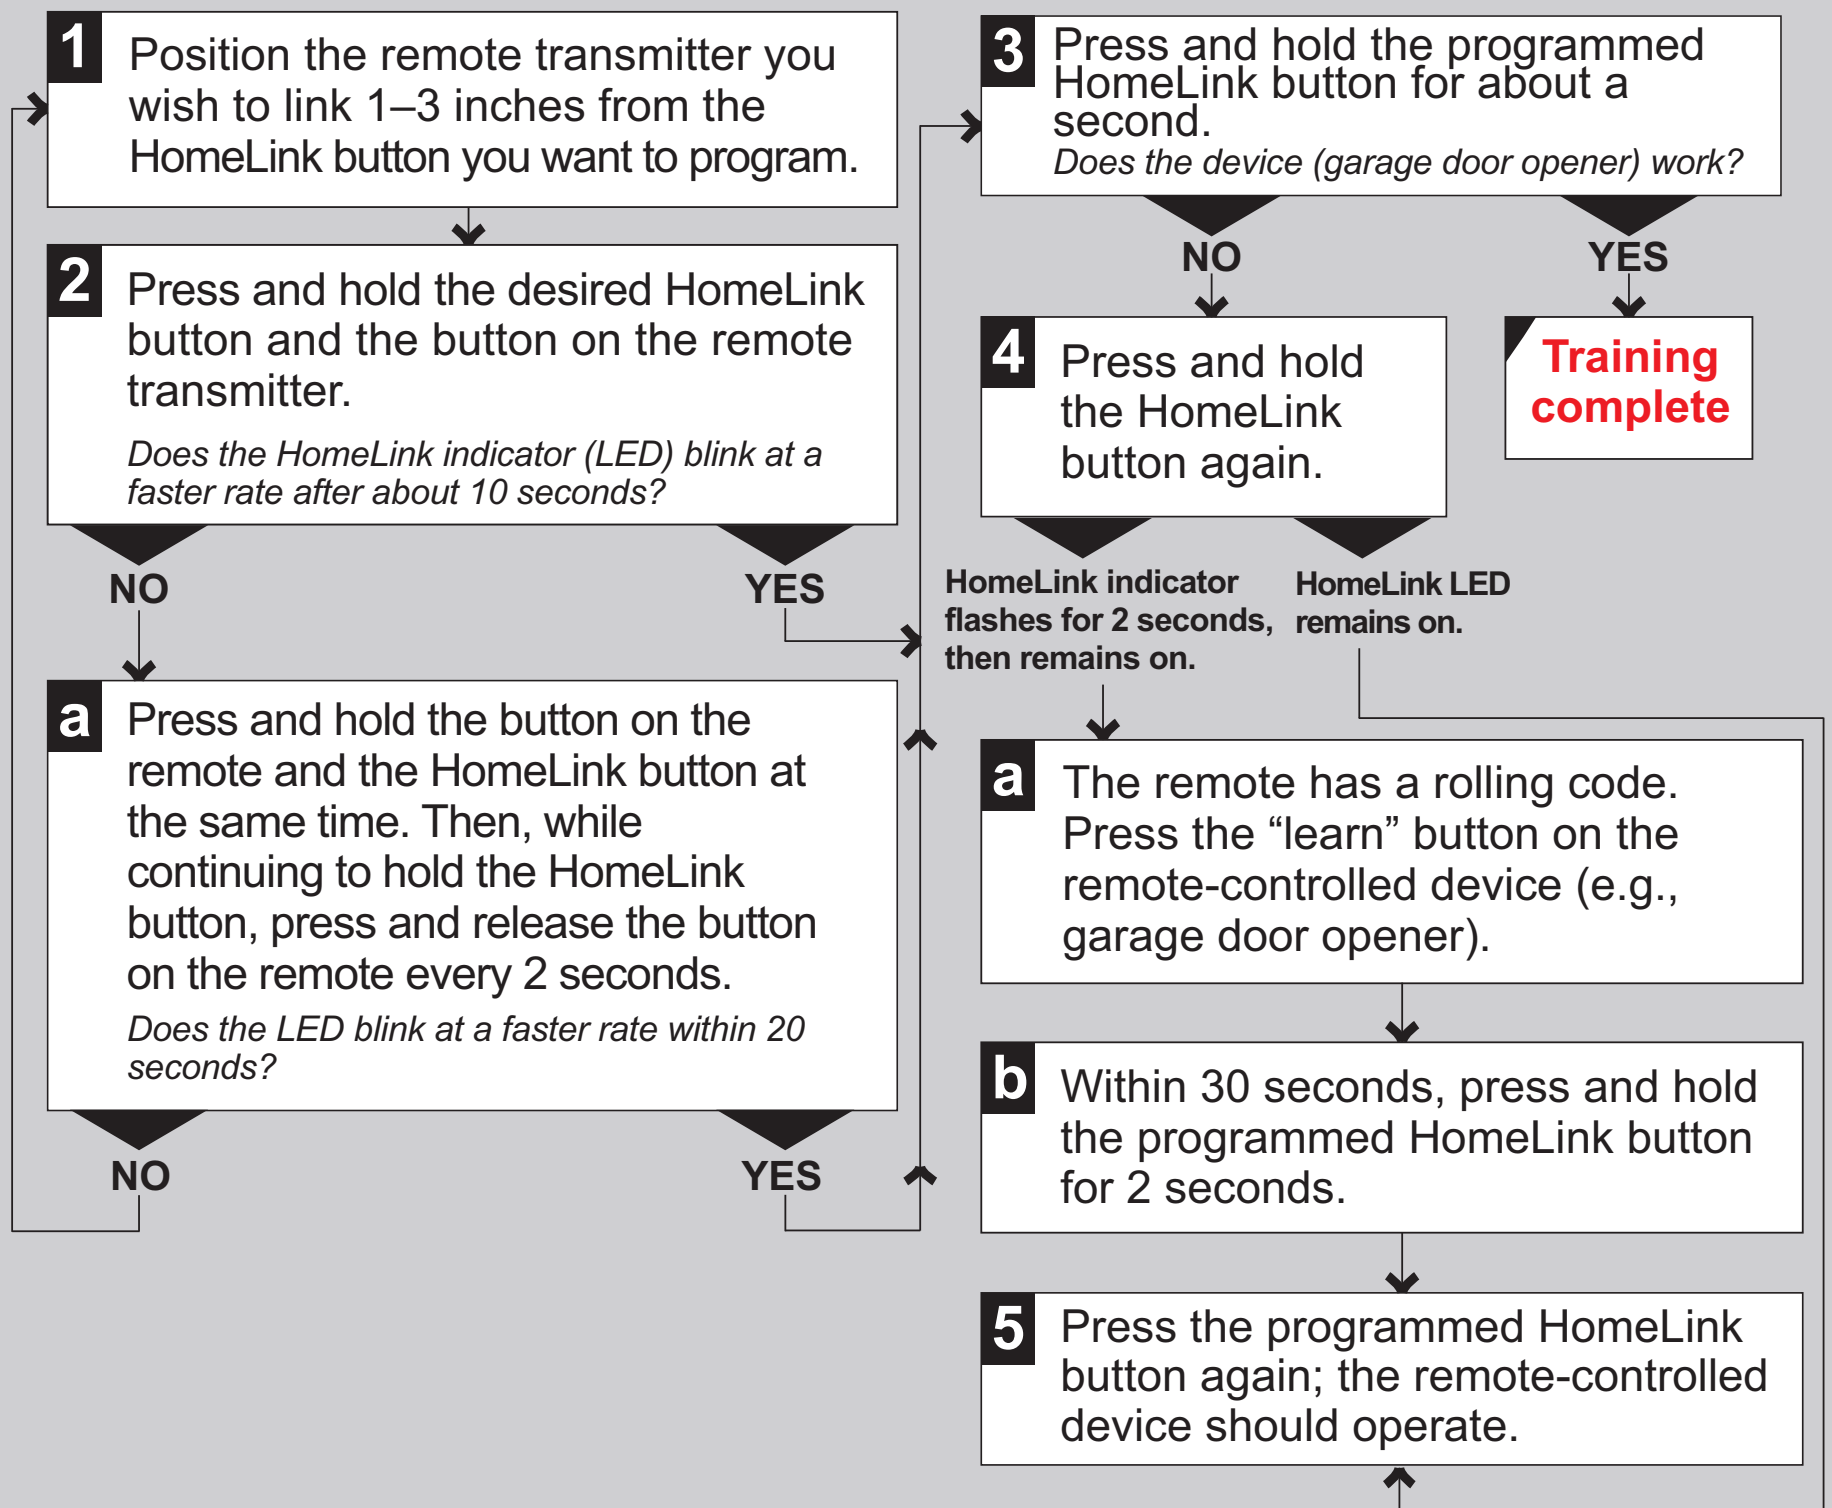

HOMELINK®

Program your vehicle to operate up to three remote-controlled devices around your home, such as garage doors, lighting, or home security systems.

Training a Button

If you have any problems programming HomeLink, see the owner's manual included with the device you are trying to program, call HomeLink at (800) 355-3515, or visit www.homelink.com.