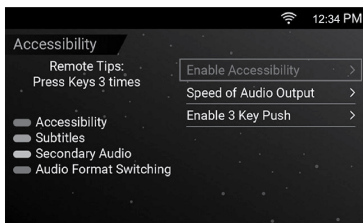

■ Rear Entertainment System Accessibility

The Blu-ray/DVD Rear Entertainment System (RES) supports an accessibility function which allows for audio feedback of on-screen operations through the headphones.

Selecting the Accessibility Function

1. Press the Power button on the remote (from the rear seat).
2. Select Accessibility and then press the Enter button on the remote.

The following items are available:

Enable Accessibility: Turns the accessibility mode ON or OFF. The default setting is OFF.

Speed of Audio Output: Adjusts to increase or decrease the speed of audio output.

Enable 3 Key Push: Turns the 3-button push behavior ON or OFF.