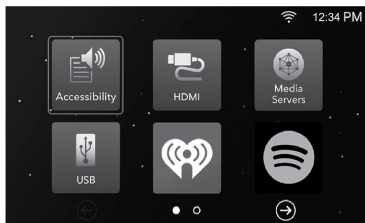

■ Rear Entertainment System Accessibility

The Blu-ray/DVD Rear Entertainment System (RES) supports an accessibility function which allows for audio feedback of on-screen operations through the headphones.

Selecting the Accessibility Function

1. Press the Power button on the remote (from the rear seat).
2. Select Accessibility and then press the Enter button on the remote.

The following items are available:

Enable Accessibility: Turns the accessibility mode ON or OFF. The default setting is OFF.

Speed of Audio Output: Adjusts to increase or decrease the speed of audio output.

Enable 3 Key Push: Turns the 3-button push behavior ON or OFF.