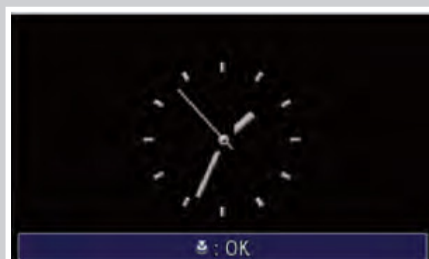

INTELLIGENT MULTI-INFORMATION DISPLAY (i-MID)

Choose what to display in the upper screen.

Changing the Display

Press the Display button to change the main displays.

Display Options

Audio

Shows current audio information.

Current Drive
Shows instant fuel, average fuel, and range for the current drive.

Clock (or wallpaper)

Shows the clock or an imported image.*

History of Trip A
Shows average fuel and distance for the current drive and past three drives.