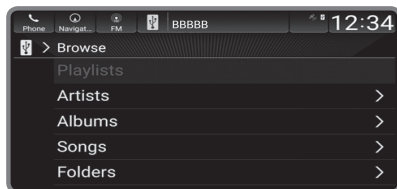

### iPod®

Play and operate an iPod through the vehicle's audio system. Connect your device to the USB port, then select USB mode.

### ■ Searching for Music

Use the touchscreen to search for tracks stored on the iPod.

1. Select **Browse**.
2. Select from the items on the menu.

*iPod is a trademark of Apple, Inc.*