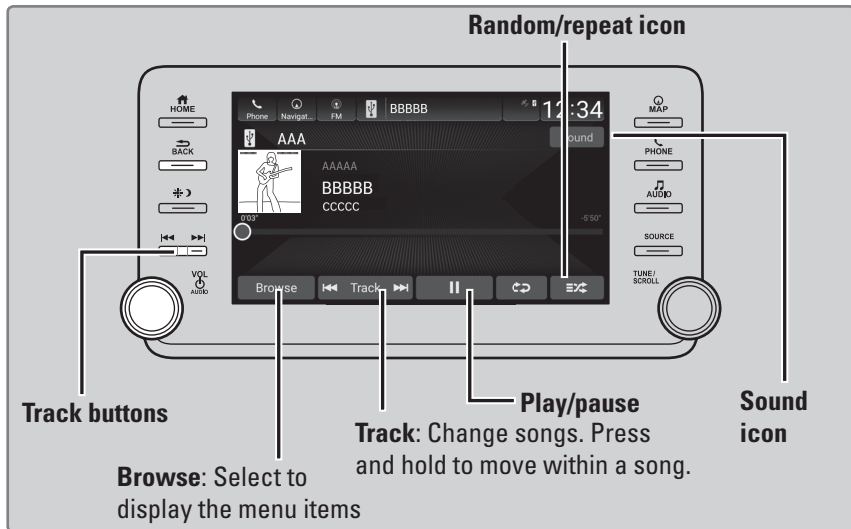

## Models with Display Audio

### iPod®

Play and operate an iPod through the vehicle's audio system. Connect your device to the USB port, then select USB mode.

### USB Flash Drive

Play and operate a USB flash drive through the vehicle's audio system. Only MP3, WMA, or AAC\*<sup>1</sup> formats are supported. Connect your device to the USB port, then select USB mode.