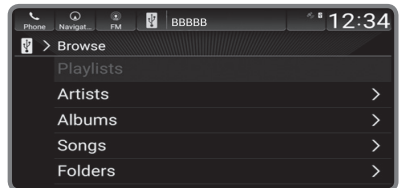

## Models with Display Audio

### USB Flash Drive

Play and operate a USB flash drive through the vehicle's audio system. Only MP3, WMA, or AAC\*<sup>1</sup> formats are supported. Connect your device to the USB port, then select USB mode.

### ■ Searching for Music

Use the touchscreen to search for tracks stored on the USB flash drive.

1. Select Browse.
2. Select the items on that menu.

\*1: Only AAC format files recorded with iTunes are playable on this unit.