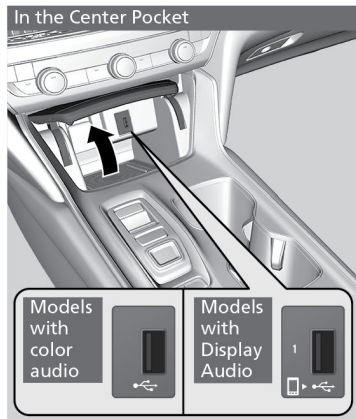

### ■ USB Port

Install the iPod® USB connector or the USB flash drive to the USB port.

#### **In the Center Pocket**

##### Models with Color Audio

The USB port (1.0A) is for playing audio files on a USB flash drive, connecting a cellular phone and charging devices.

*\*1 - If equipped*