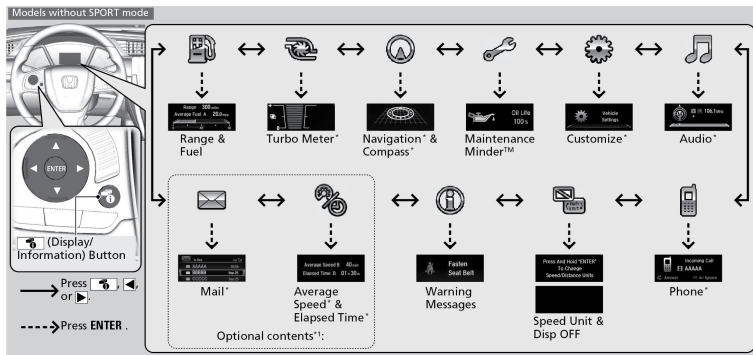

* Not available on all models