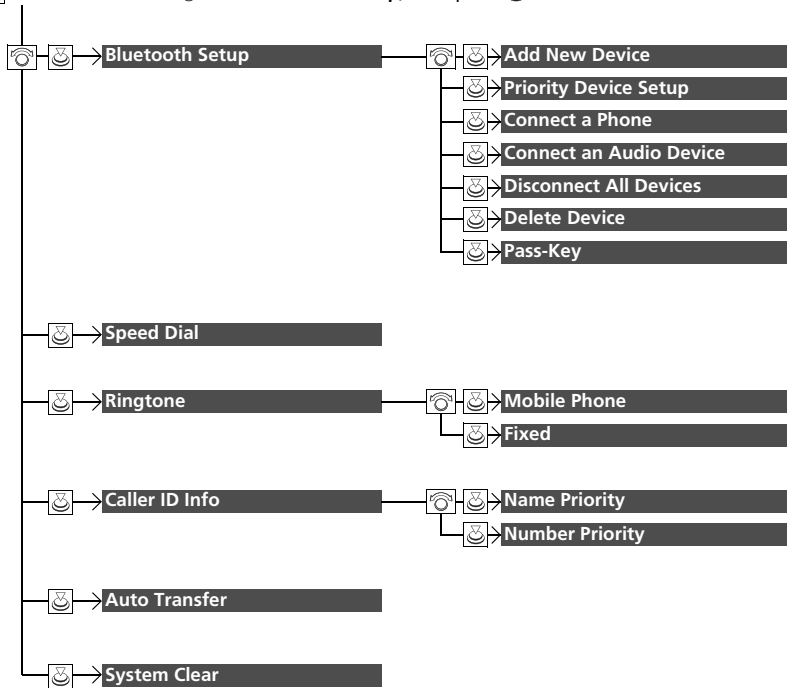

Customized Features

When you customize settings:

- Make sure that the vehicle is at a complete stop.
- Shift to **P**.

How to customize

These indications are used to show how to operate the selector knob.

Rotate  to select.

Press  to enter.

■ Customization Flow

Press the **MENU/CLOCK** button.

Press the  button and rotate  to select **Phone Setup**, then press .

Customized Features

Models with Display Audio

Use the audio/information screen to customize certain features.

■ How to customize

While the vehicle is at a complete stop with the power mode in ON, select  and **Settings**, then select a setting item.

Customized Features

When you customize settings:

- Make sure that the vehicle is at a complete stop.
- Shift to **P**.