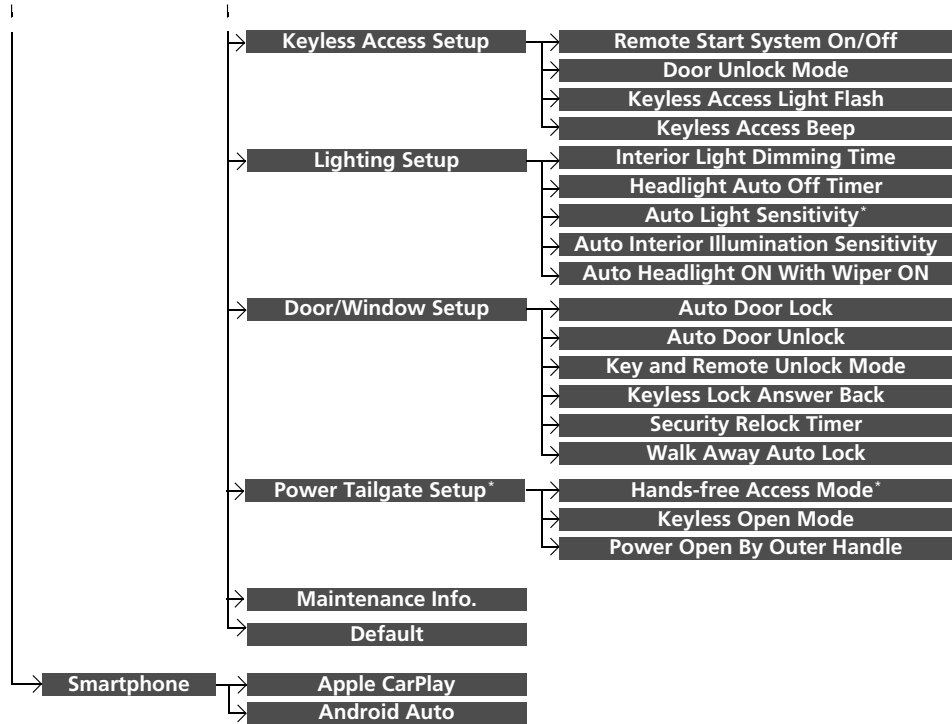

* Not available on all models

Features

*1 : Does not appear when you change the screen interface design.

*2 : Appears only when you change the screen interface design.

*1: Does not appear when you change the screen interface design.

*2: Appears only when you change the screen interface design.

* Not available on all models

*1: Does not appear when you change the screen interface design.

* Not available on all models

Features

* Not available on all models