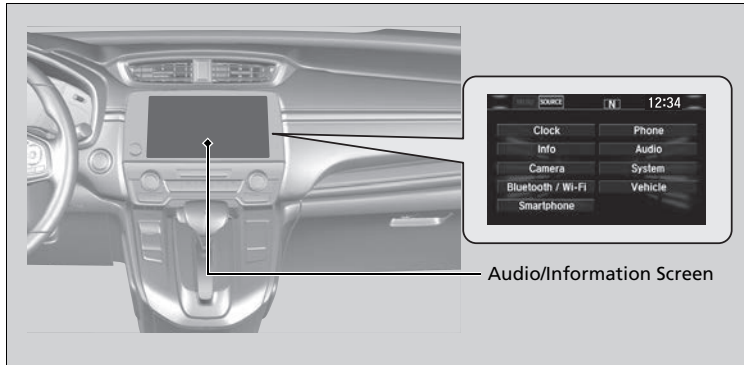

Rotate  to select.

Press  to enter.

■ Customization Flow

Press the **MENU/CLOCK** button.

Press the  button and rotate  to select **Phone Setup**, then press .

Customized Features

Models with Display Audio

Use the audio/information screen to customize certain features.

■ How to customize

While the vehicle is at a complete stop with the power mode in ON, select  and **Settings**, then select a setting item.

Customized Features

When you customize settings:

- Make sure that the vehicle is at a complete stop.
- Shift to **P**.