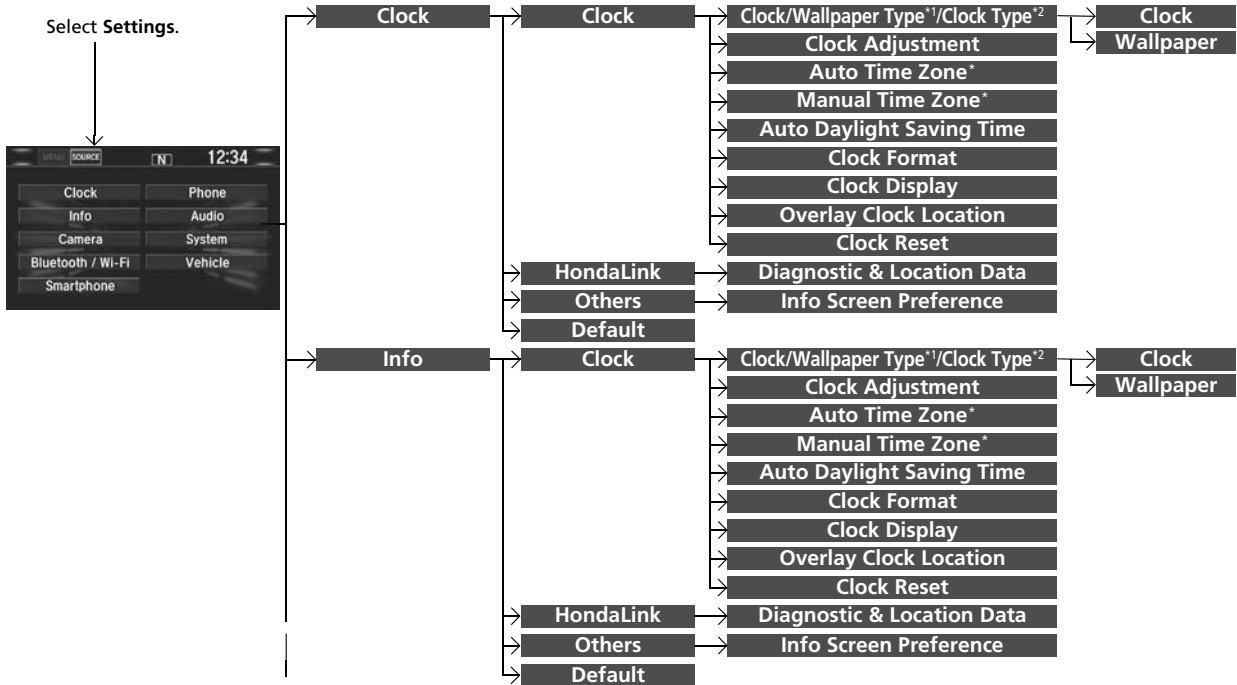

■ How to customize

While the vehicle is at a complete stop with the power mode in ON, select  and **Settings**, then select a setting item.

Customized Features

When you customize settings:

- Make sure that the vehicle is at a complete stop.
- Shift to **P**.

■ Customization flow

*1: Does not appear when you change the screen interface design.

*2: Appears only when you change the screen interface design.

* Not available on all models

Features

* Not available on all models