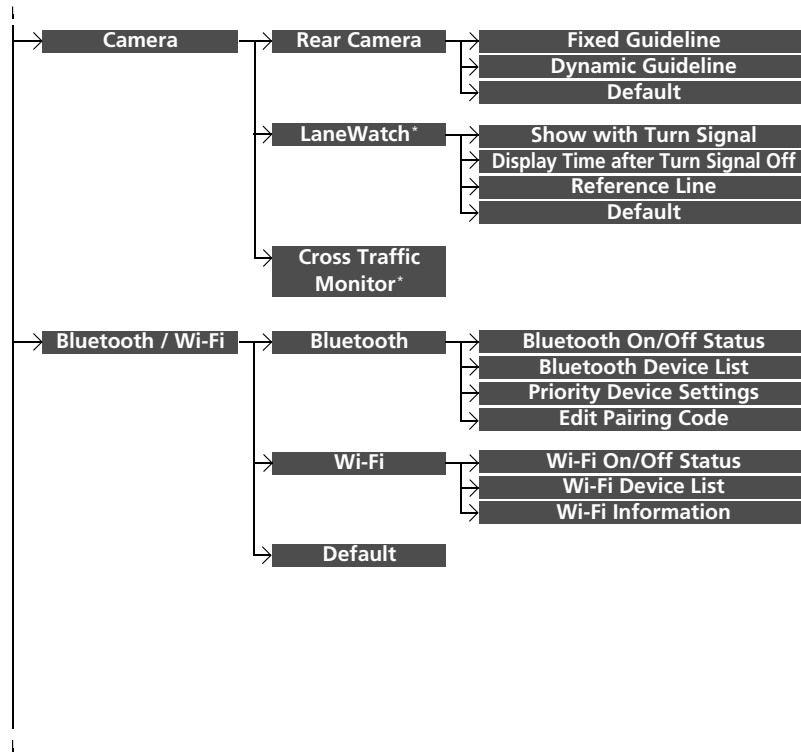

■ How to customize

While the vehicle is at a complete stop with the power mode in ON, select  and **Settings**, then select a setting item.

Customized Features

When you customize settings:

- Make sure that the vehicle is at a complete stop.
- Shift to **P**.

■ Customization flow

*1: Does not appear when you change the screen interface design.

*2: Appears only when you change the screen interface design.

* Not available on all models

Features

* Not available on all models