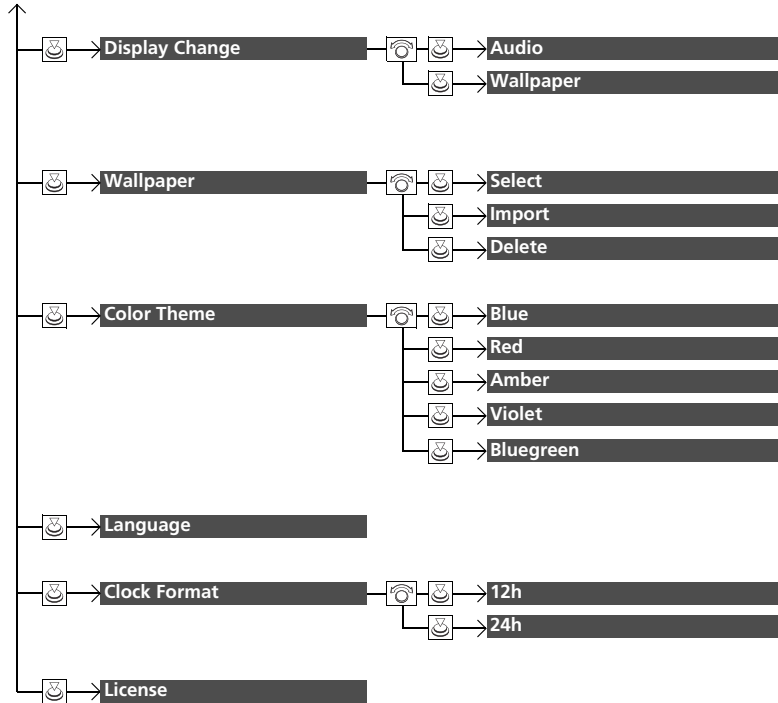

Customized Features

When you customize settings:

- Make sure that the vehicle is at a complete stop.
- Shift to **P**.

How to customize

These indications are used to show how to operate the selector knob.

Rotate  to select.

Press  to enter.

■ Customization Flow

Press the **MENU/CLOCK** button.

Press the  button and rotate  to select **Phone Setup**, then press .

Customized Features

Models with Display Audio

Use the audio/information screen to customize certain features.