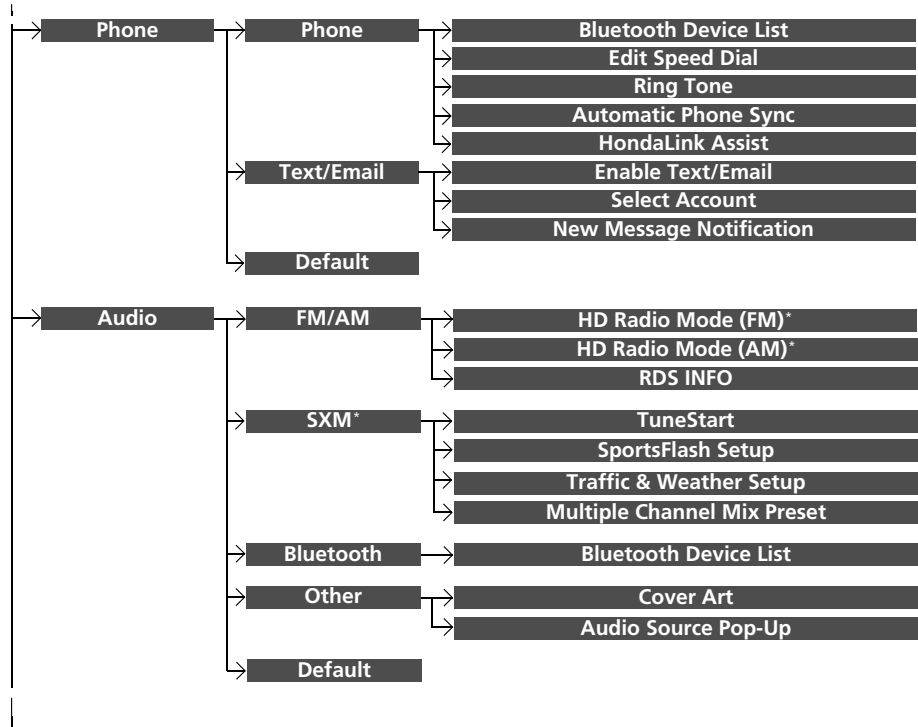

■ How to customize

While the vehicle is at a complete stop with the power mode in ON, select  and **Settings**, then select a setting item.

Customized Features

When you customize settings:

- Make sure that the vehicle is at a complete stop.
- Shift to **P**.

■ Customization flow

*1: Does not appear when you change the screen interface design.

*2: Appears only when you change the screen interface design.

* Not available on all models

Features

* Not available on all models

* Not available on all models

Features

*1 : Does not appear when you change the screen interface design.

*2 : Appears only when you change the screen interface design.

*1: Does not appear when you change the screen interface design.

*2: Appears only when you change the screen interface design.

* Not available on all models

*1: Does not appear when you change the screen interface design.

* Not available on all models

Features

* Not available on all models