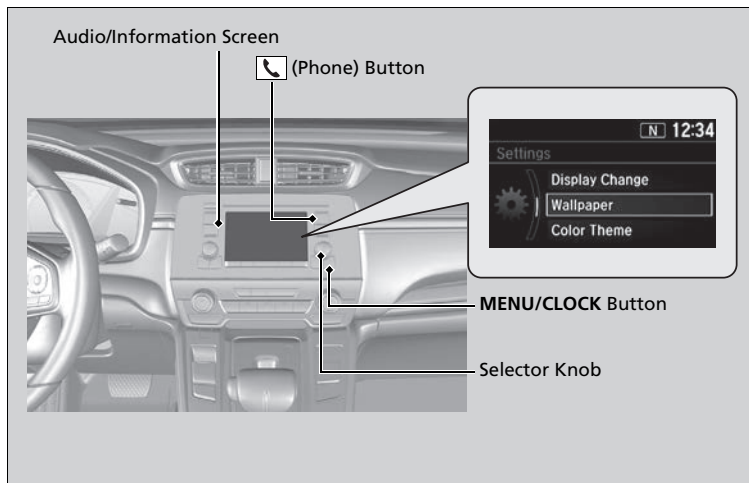

Customized Features

Models with color audio system

Use the audio/information screen to customize certain features.

■ How to customize

While the vehicle is at a complete stop with the ignition switch in ON **II**, press the **MENU/CLOCK** button, then select **Settings**. To customize the phone settings, press the  button, then select **Phone Setup**.

Customized Features

When you customize settings:

- Make sure that the vehicle is at a complete stop.
- Shift to **P**.

How to customize

These indications are used to show how to operate the selector knob.

Rotate  to select.

Press  to enter.

■ Customization Flow

Press the **MENU/CLOCK** button.

Press the  button and rotate  to select **Phone Setup**, then press .

Customized Features

Models with Display Audio

Use the audio/information screen to customize certain features.