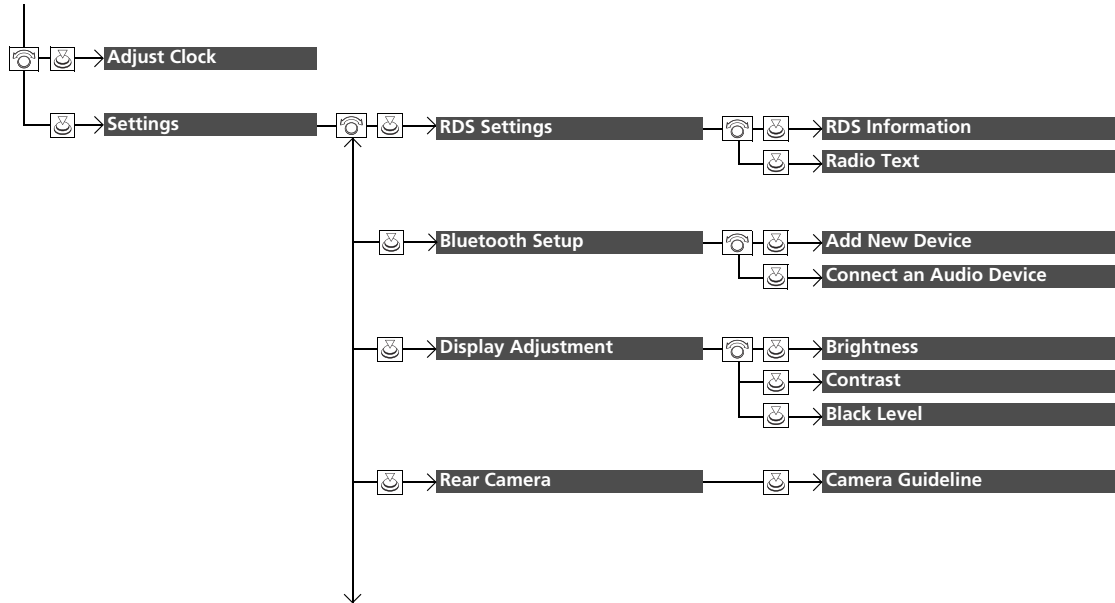

Customized Features

Models with color audio system

Use the audio/information screen to customize certain features.

■ How to customize

While the vehicle is at a complete stop with the ignition switch in ON **II**, press the **MENU/CLOCK** button, then select **Settings**. To customize the phone settings, press the  button, then select **Phone Setup**.

Customized Features

When you customize settings:

- Make sure that the vehicle is at a complete stop.
- Shift to **P**.

How to customize

These indications are used to show how to operate the selector knob.

Rotate  to select.

Press  to enter.

■ Customization Flow

Press the **MENU/CLOCK** button.

Press the  button and rotate  to select **Phone Setup**, then press .

Customized Features

Models with Display Audio

Use the audio/information screen to customize certain features.

■ How to customize

While the vehicle is at a complete stop with the power mode in ON, select  and **Settings**, then select a setting item.

Customized Features

When you customize settings:

- Make sure that the vehicle is at a complete stop.
- Shift to **P**.