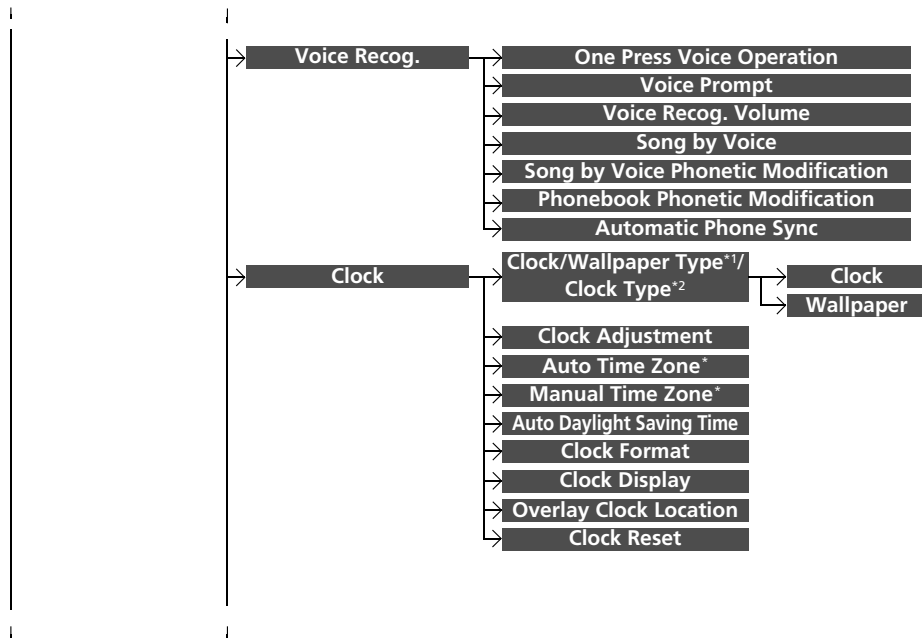

■ How to customize

While the vehicle is at a complete stop with the power mode in ON, select  and **Settings**, then select a setting item.

Customized Features

When you customize settings:

- Make sure that the vehicle is at a complete stop.
- Shift to **P**.

■ Customization flow

*1: Does not appear when you change the screen interface design.

*2: Appears only when you change the screen interface design.

* Not available on all models

Features

* Not available on all models

* Not available on all models

Features

*1 : Does not appear when you change the screen interface design.

*2 : Appears only when you change the screen interface design.

*1: Does not appear when you change the screen interface design.