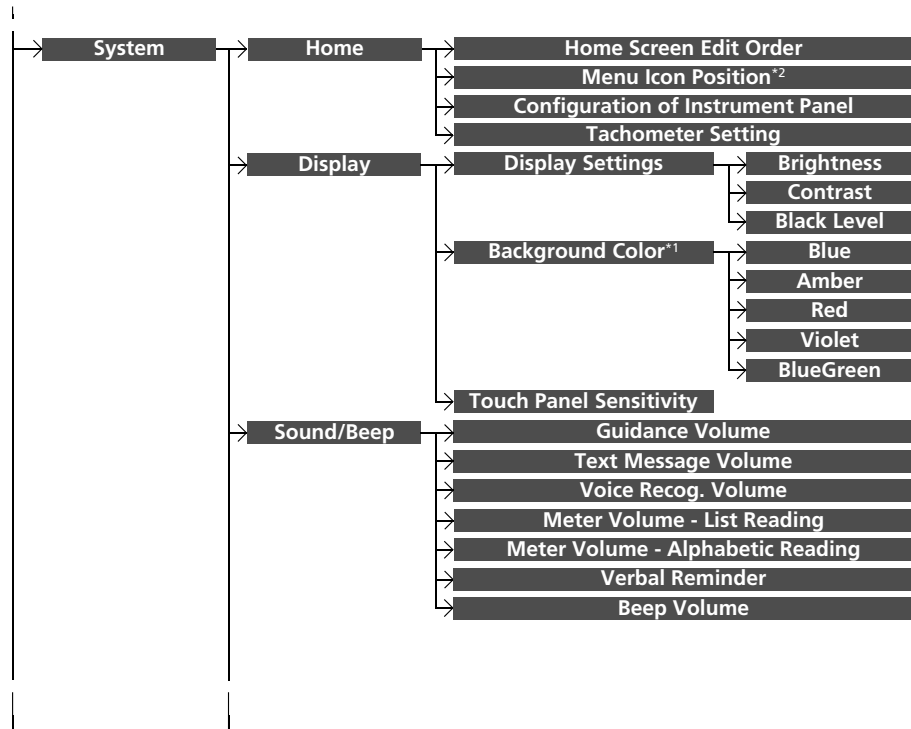

■ How to customize

While the vehicle is at a complete stop with the power mode in ON, select  and **Settings**, then select a setting item.

Customized Features

When you customize settings:

- Make sure that the vehicle is at a complete stop.
- Shift to **P**.

■ Customization flow

*1: Does not appear when you change the screen interface design.

*2: Appears only when you change the screen interface design.

* Not available on all models

Features

* Not available on all models

* Not available on all models

Features

*1 : Does not appear when you change the screen interface design.

*2 : Appears only when you change the screen interface design.

*1: Does not appear when you change the screen interface design.

*2: Appears only when you change the screen interface design.

* Not available on all models

*1: Does not appear when you change the screen interface design.

* Not available on all models

Features

* Not available on all models