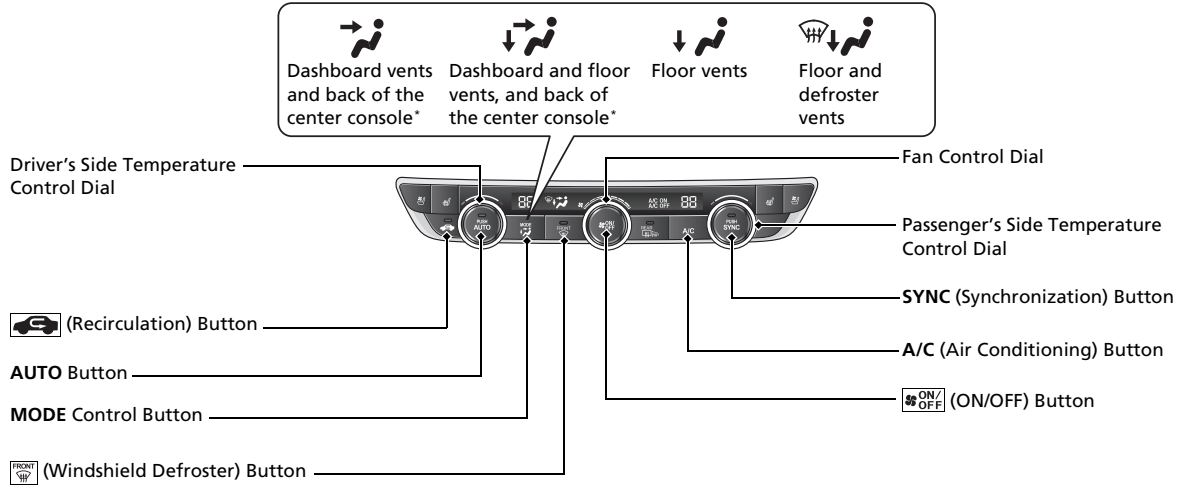

Climate Control System

- Press the **AUTO** button to activate the climate control system.
- Press the **ON/OFF** button to turn the system on or off.
- Press the **FRONT WIPER** button to defrost the windshield.

* Not available on all models