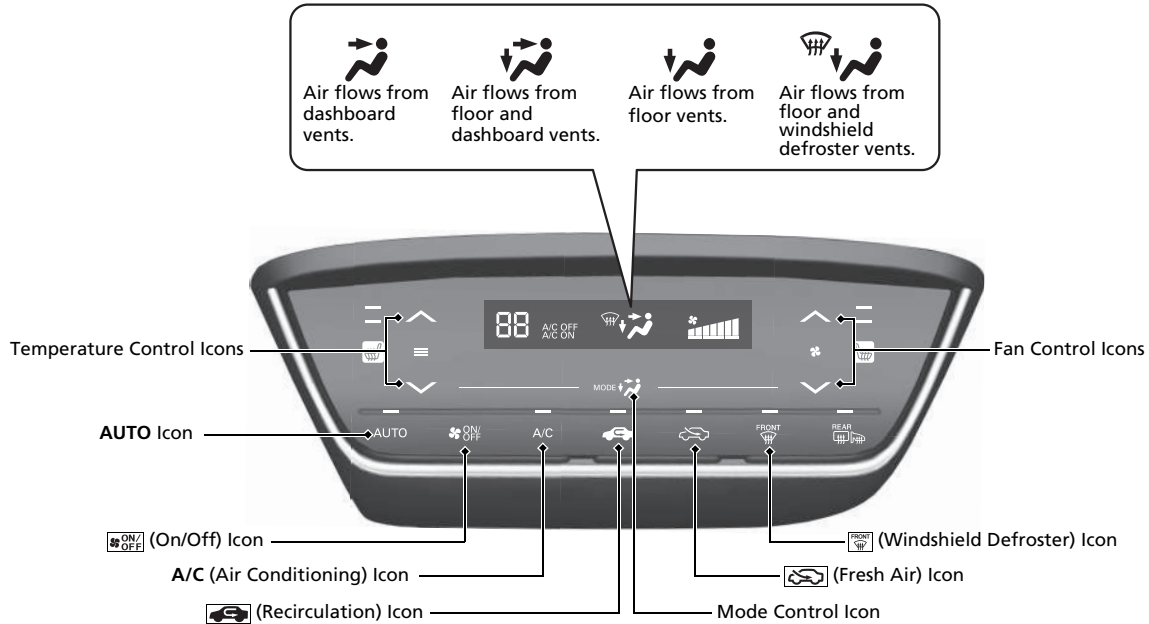

Heating and Cooling System *

- Rotate the fan control dial to adjust the fan speed.
- Rotate the mode control dial ( /  /  /  / ) to select the vents air flows from.
- Rotate the temperature control dial to adjust the temperature.
- Rotate the fan control dial to **OFF** to turn the system off.
- Rotate the mode control dial to  to defrost the windshield.

* Not available on all models

Climate Control System *

- Select the **AUTO** icon to activate the climate control system.
- Select the  icon to turn the system on or off.
- Select the  icon to defrost the windshield.

Models without SYNC icon

* Not available on all models

Models with SYNC icon