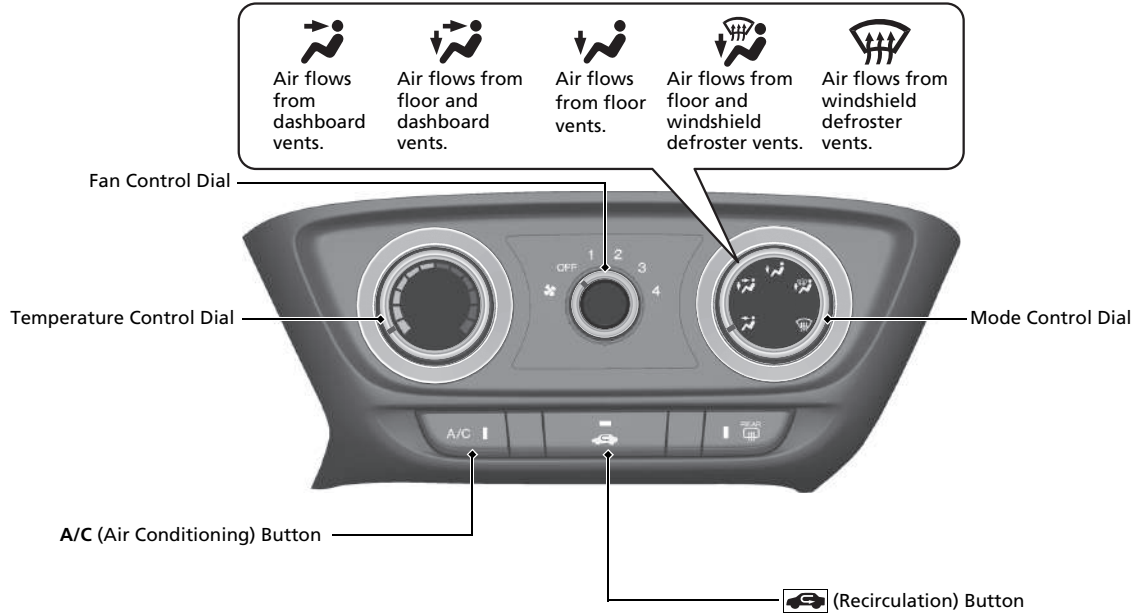

Heating and Cooling System *

- Rotate the fan control dial to adjust the fan speed.
- Rotate the mode control dial ( /  /  /  / ) to select the vents air flows from.
- Rotate the temperature control dial to adjust the temperature.
- Rotate the fan control dial to **OFF** to turn the system off.
- Rotate the mode control dial to  to defrost the windshield.

* Not available on all models

Climate Control System *

- Select the **AUTO** icon to activate the climate control system.
- Select the  icon to turn the system on or off.
- Select the  icon to defrost the windshield.