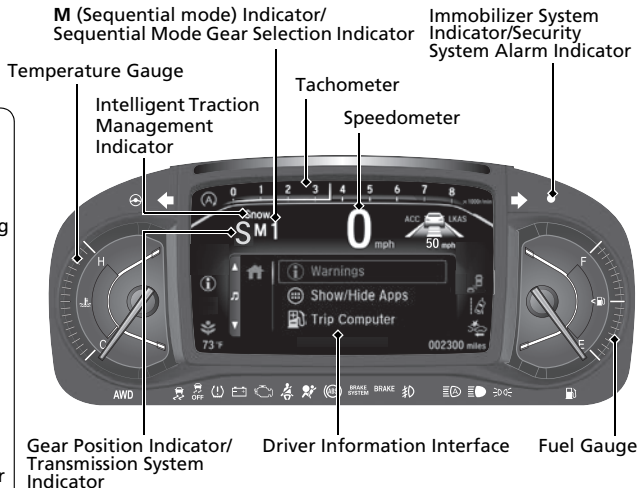

Instrument Panel

Gauges/Driver Information Interface/System Indicators

System Indicators

-  Malfunction Indicator Lamp
-  Charging System Indicator
-  Electric Power Steering (EPS) System Indicator
-  Low Fuel Indicator
-  Vehicle Stability Assist™ (VSA®) System Indicator
-  VSA® OFF Indicator
-  **BRAKE SYSTEM**
U.S.
Canada
Parking Brake and Brake System Indicator (Amber)
-  Anti-lock Brake System (ABS) Indicator
-  Blind spot information System Indicator
-  **ACC**
Adaptive Cruise Control (ACC) Indicator (Green/Amber)

System Indicators

-  **LKAS**
Lane Keeping Assist System (LKAS) Indicator (Green/Amber)

Lights Indicators

-  Lights On Indicator
-  High Beam Indicator
-  Fog Light Indicator*
-  Auto High-Beam Indicator

System Indicators

-  Turn Signal and Hazard Warning Indicators
-  Low Tire Pressure/TPMS Indicator
-  **BRAKE**
U.S.
Canada
Parking Brake and Brake System Indicator (Red)
-  Seat Belt Reminder Indicator
-  Supplemental Restraint System Indicator
-  Econ Mode Indicator
-  **A**
Auto Idle Stop System Indicator (Amber)/Auto Idle Stop Indicator (Green)
-  System Message Indicator
-  Road Departure Mitigation (RDM) Indicator
-  Collision Mitigation Braking System™ (CMBS™) Indicator
-  **AWD**
All-wheel drive system (AWD) Indicator*