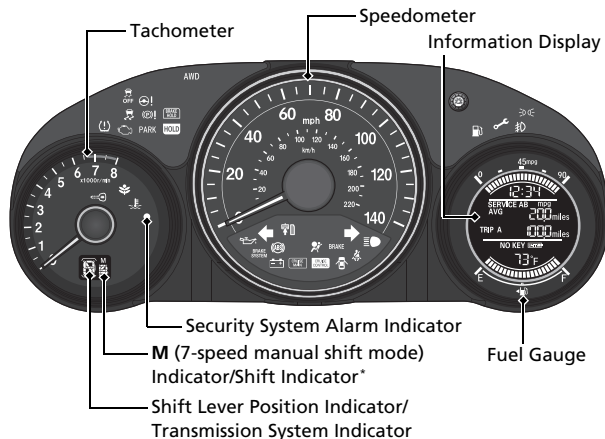

Instrument Panel ➔ P.83

Indicators ➔ P.84 / Gauges ➔ P.117 / Information Display* ➔ P.119 / Multi-Information Display* ➔ P.122

Models with information display

System Indicators

-  Malfunction Indicator Lamp
-  Charging System Indicator
-  Low Oil Pressure Indicator
-  High Temperature Indicator (Red)/Low Temperature Indicator (Blue)
-  Vehicle Stability Assist™ (VSA®) System Indicator
-  VSA® OFF Indicator
-  Electric Power Steering (EPS) System Indicator
-  Automatic Brake Hold System Indicator
-  Automatic Brake Hold Indicator
-  Electric Parking Brake System Indicator
-  Electric Parking Brake Indicator

System Indicators

-  Maintenance Minder Indicator
-  Turn Signal and Hazard Warning Indicators
-  ECON Mode Indicator

System Indicators

-  **CRUISE MAIN** Indicator
-  **CRUISE CONTROL** Indicator
-  Low Tire Pressure/TPMS Indicator
-  **AWD** All-Wheel Drive (AWD) System Indicator*

Shift Lever Position Indicator/
Transmission System Indicator

- Speedometer
- Multi-Information Display
- Fuel Gauge
- Security System Alarm Indicator
- M (7-speed manual shift mode) Indicator/Shift Indicator*
- Tachometer

System Indicators

-  High Temperature Indicator (Red)/Low Temperature Indicator (Blue)
-  Keyless Access System Indicator*
-  ECON Mode Indicator
-  System Message Indicator
-  Low Tire Pressure/TPMS Indicator*