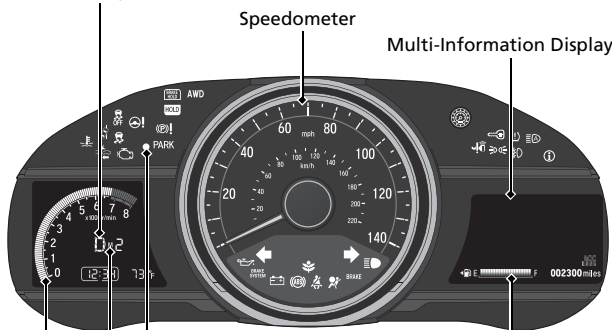

Instrument Panel ➔ P.83

Indicators ➔ P.84 / Gauges ➔ P.117 / Information Display* ➔ P.119 / Multi-Information Display* ➔ P.122

Models with information display

System Indicators

-  Malfunction Indicator Lamp
-  Charging System Indicator
-  Low Oil Pressure Indicator
-  High Temperature Indicator (Red)/Low Temperature Indicator (Blue)
-  Vehicle Stability Assist™ (VSA®) System Indicator
-  VSA® OFF Indicator
-  Electric Power Steering (EPS) System Indicator
-  Automatic Brake Hold System Indicator
-  Automatic Brake Hold Indicator
-  Electric Parking Brake System Indicator
-  Electric Parking Brake Indicator

System Indicators

-  Maintenance Minder Indicator
-  Turn Signal and Hazard Warning Indicators
-  ECON Mode Indicator

System Indicators

-  **CRUISE MAIN** Indicator
-  **CRUISE CONTROL** Indicator
-  Low Tire Pressure/TPMS Indicator
-  **AWD** All-Wheel Drive (AWD) System Indicator*

Lights Indicators

-  Fog Light Indicator*
-  High Beam Indicator
-  Lights On Indicator

System Indicators

-  Supplemental Restraint System Indicator
-  Immobilizer System Indicator
-  Seat Belt Reminder Indicator
-  Door and Tailgate Open Indicator
-  **(ABS)** Anti-lock Brake System (ABS) Indicator
-  **BRAKE** Brake System Indicator (Red)
-  **BRAKE SYSTEM** Brake System Indicator (Amber)
-  Low Fuel Indicator
-  Brake Depressing Indicator

Shift Lever Position Indicator/
Transmission System Indicator

- Speedometer
- Multi-Information Display
- Fuel Gauge
- Security System Alarm Indicator
- M (7-speed manual shift mode) Indicator/Shift Indicator*
- Tachometer