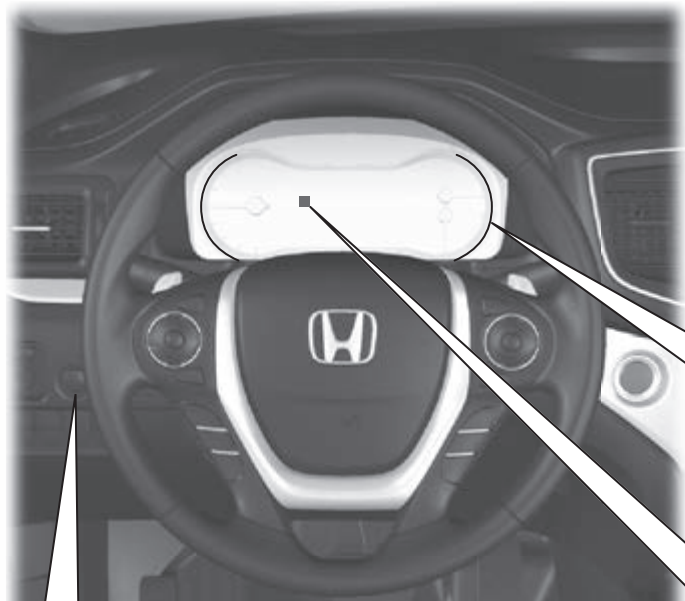

Eco Assist® System

ECON Button ➔ P. 403

Helps maximize fuel economy.

Ambient Meter

- The color of the ambient meter changes to green to indicate that the vehicle is being driven in a fuel efficient manner.