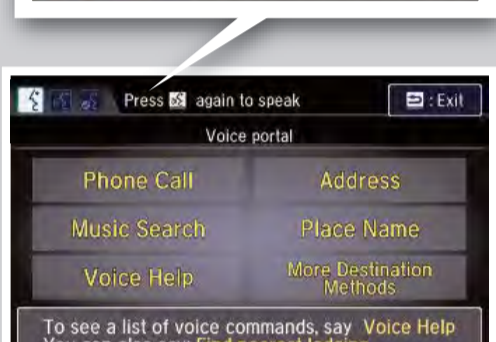

### How It Works

The voice control system uses the steering wheel buttons and the microphones at the top of the screen.

**To reduce the potential for driver distraction, certain manual functions may be inoperable or grayed out while the vehicle is moving. Voice commands are always available.**

**Pick-Up button:** Answer an incoming call.

**Hang-Up/Back button:** End a call, decline an incoming call, or cancel an operation.

**Talk button:** Give voice commands.

### Voice Command Tips

- When the  Talk button is pressed, all available voice commands are highlighted in yellow. To bypass the system prompts, press and release the  Talk button again to say a command.
- To hear a list of available commands at any time, press and release the  Talk button, then say "Voice Help."
- Speak in a clear, natural voice.
- Reduce all background noise.
- Close the windows.

### Voice Command Portal

When you press the  Talk button from most screens, the voice portal screen appears and the system gives you examples of voice commands that can be used.

Press the  Talk button again, and the system waits for you to say a command.