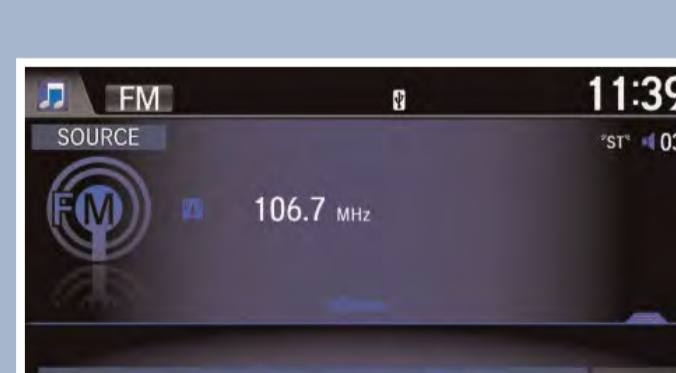

Audio Commands

- Radio on
- Radio # FM/AM
- Radio preset 1/2/3/4/5/6
- DISC play
- DISC play track #
- DISC skip forward/back
- iPod/USB play