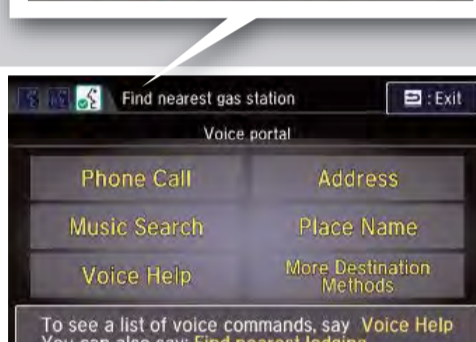

### Voice Command Portal

When you press the  Talk button from most screens, the voice portal screen appears and the system gives you examples of voice commands that can be used.

Press the  Talk button again, and the system waits for you to say a command.

The system recognizes your command.

The system confirms the command.