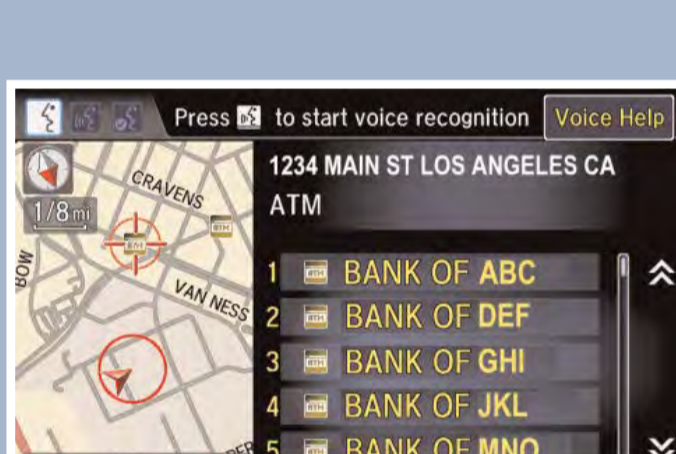

#### General Commands

- Display map
- Display menu
- Display phone
- Display information
- Display audio screen
- What time is it?

#### Find Place Commands

- Find nearest:
  - ATM
  - gas station
  - Mexican restaurant
  - post office
  - Honda dealer
  - airport
  - hospital
  - bank