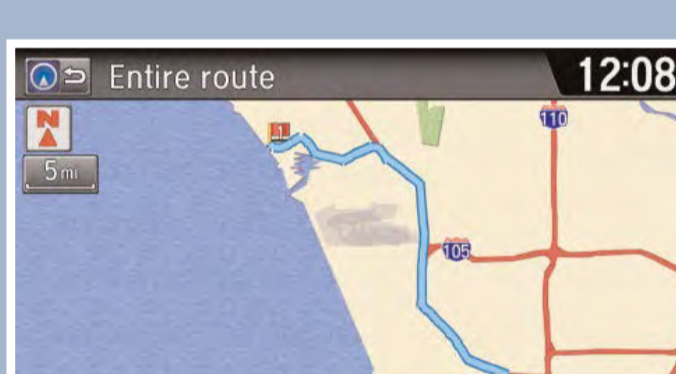

#### General Commands

- Display map
- Display menu
- Display phone
- Display information
- Display audio screen
- What time is it?

#### Find Place Commands

- Find nearest:
  - ATM
  - gas station
  - Mexican restaurant
  - post office
  - Honda dealer
  - airport
  - hospital
  - bank

#### Navigation Commands

- How long/far to the destination?
- Display destination map
- Display entire route