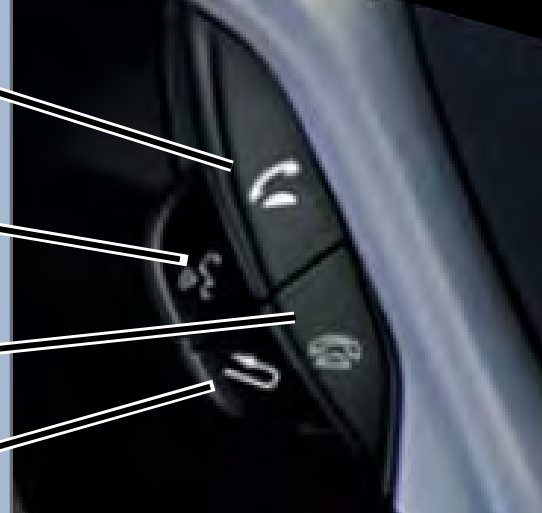

VOICE RECOGNITION

To keep your eyes on the road and hands on the wheel, use the  Talk button to say voice commands to operate certain vehicle features.

Key Functions by Voice Command

The voice control system uses the steering wheel buttons and the ceiling microphone. **To reduce the potential for driver distraction, certain manual and touchscreen functions may be inoperable or grayed out while the vehicle is moving. Voice commands are always available.**

-  **Pick-Up button:** Answer an incoming call, or go directly to the Phone screen.
-  **Talk button:** Say navigation, HFL, audio, and climate control commands.
-  **Hang-Up button:** End a call or decline a call.
-  **Back button:** Cancel a command or return to the previous screen.

Voice Command Tips

- Press and release the  Talk button, wait for a beep, then say a command.
- All available voice commands are highlighted in blue when you press the  Talk button.
- For a list of available commands, press and release the  Talk button and say “Help” at any time. For a full list of commands, say “Display information” and “Voice info,” or see your Navigation Manual.
- Speak in a clear, natural voice, and reduce all background noise.
- Adjust the dashboard and side vents away from the microphone in the ceiling.
- Close the windows.
- The system also uses a touchscreen display. You can select options or icons by touching them on the screen. This is limited while the vehicle is moving.