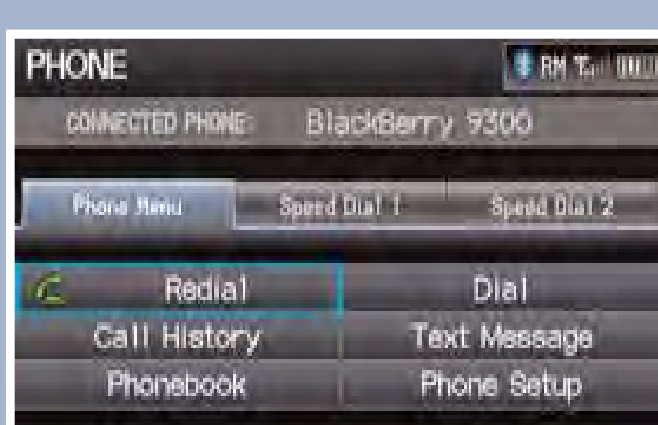

Phone Commands

(Accepted on Phone screen)

- Dial
- Speed Dial 1 (or 2)
- Redial
- Phonebook
- Phone setup