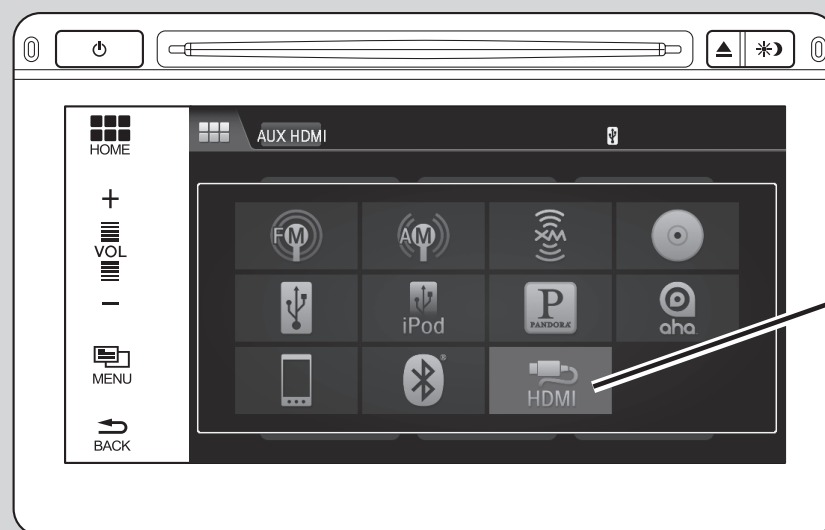

## HDMI Video

Play video from a compatible device through your vehicle.

Connect your device to the HDMI port. From the connected device, launch the video you want to display on the touchscreen. This feature is limited while the vehicle is moving.

The device or video resolution must be 720p or lower to view in the touchscreen.

**Source:** Select the HDMI icon from the SOURCE screen.

*Additional cables and accessories sold separately.*