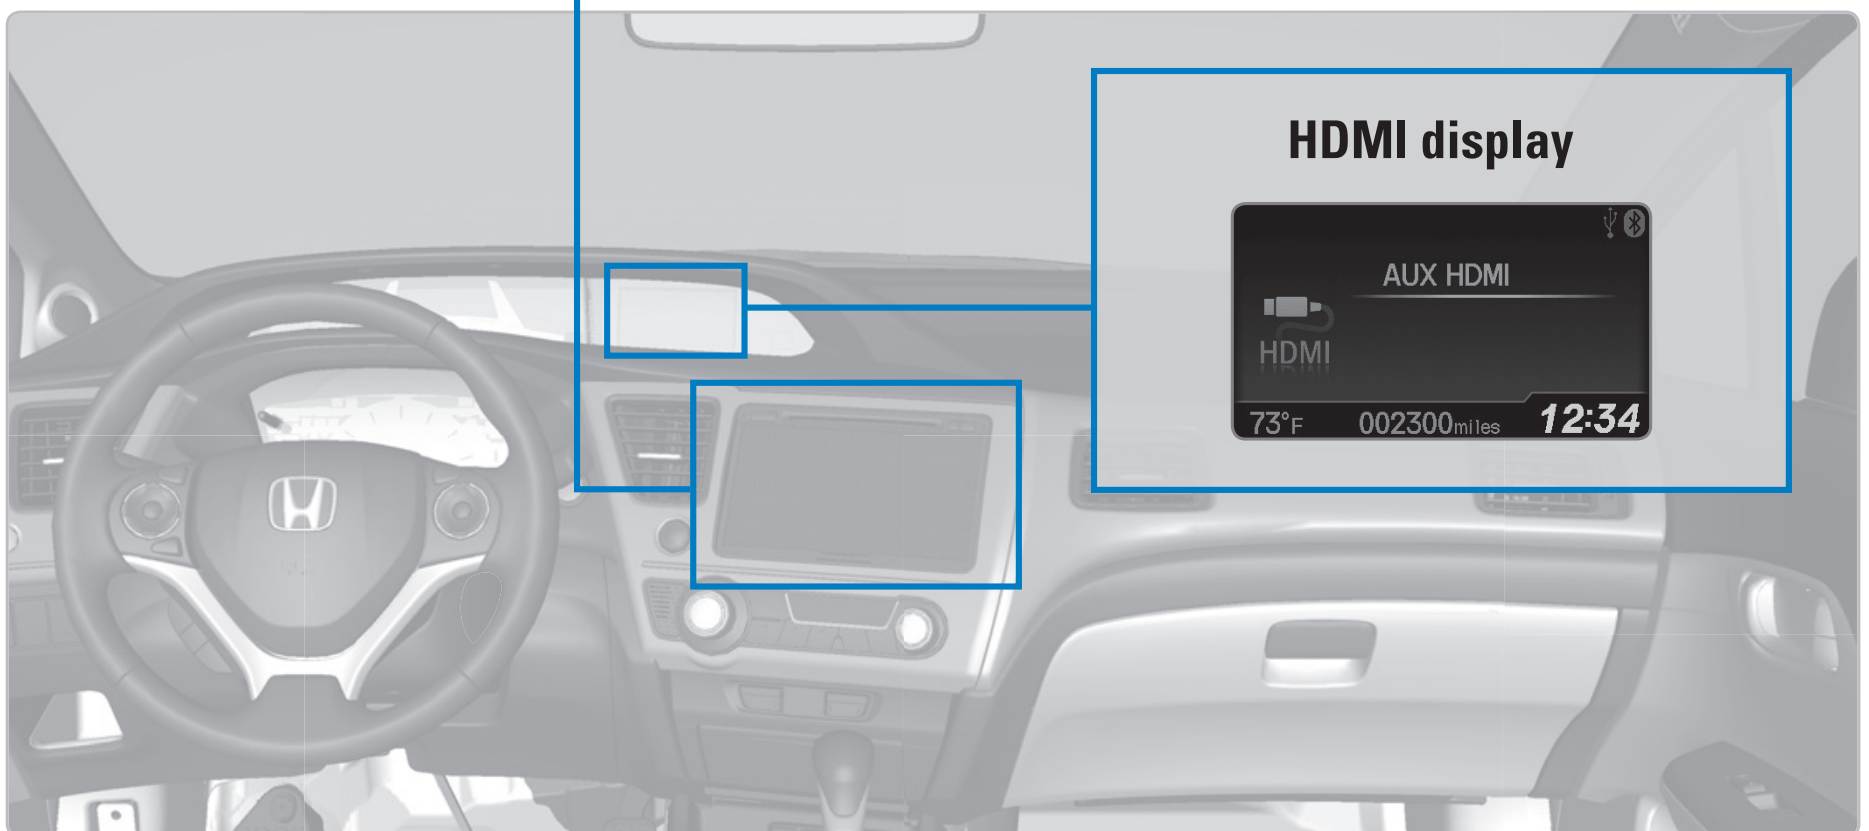

## HDMI Video

Play video from a compatible device through your vehicle.

Connect your device to the HDMI port. From the connected device, launch the video you want to display on the touchscreen. This feature is limited while the vehicle is moving.

The device or video resolution must be 720p or lower to view in the touchscreen.

**Source:** Select the HDMI icon from the SOURCE screen.

*Additional cables and accessories sold separately.*