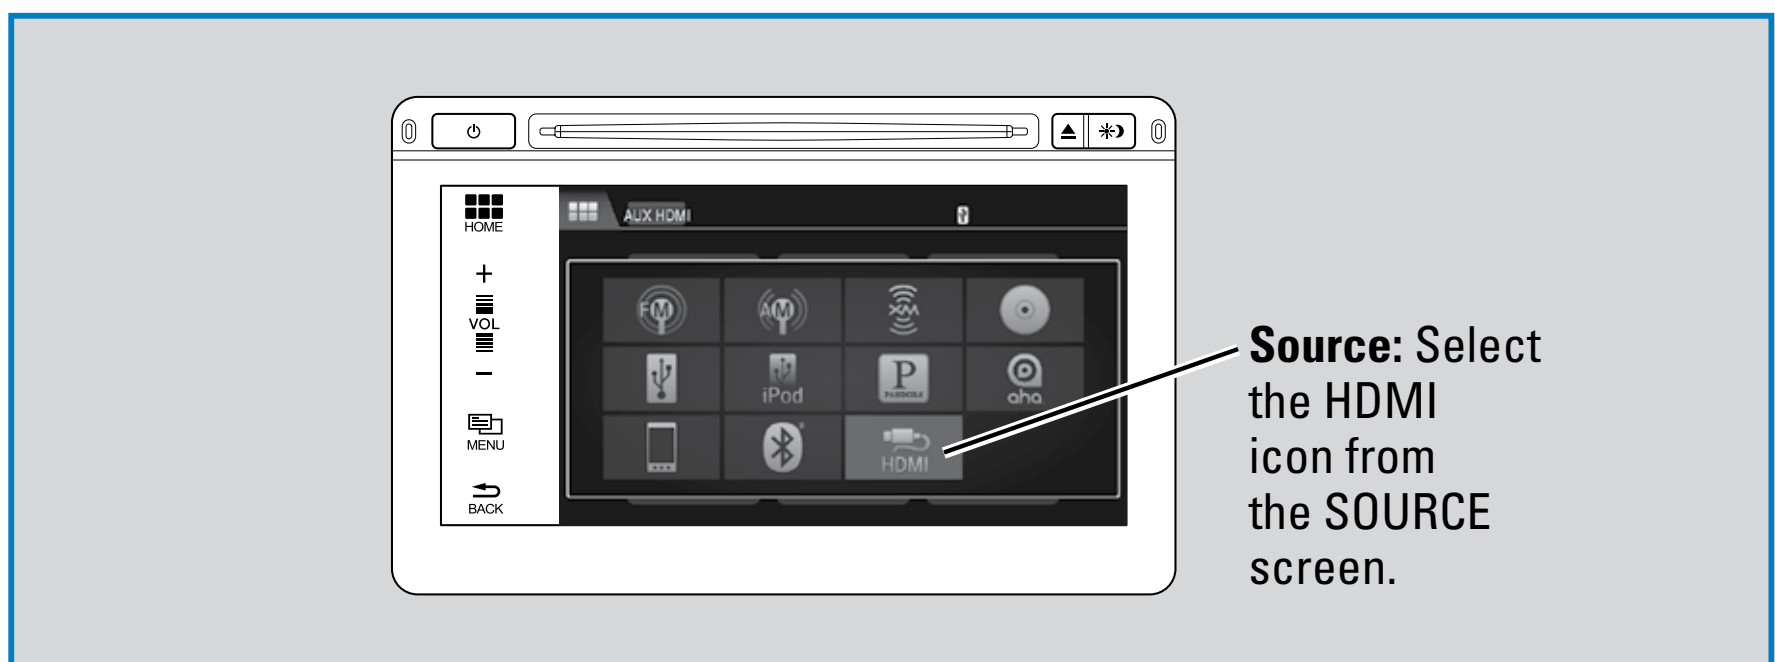

HDMI Video

Play video from a compatible device through your vehicle.

Models with touchscreen

Connect your device to the HDMI port. From the connected device, launch the video you want to display on the touchscreen. This feature is limited while the vehicle is moving.

The device or video resolution must be 720p or lower to view in the touchscreen.

Additional cables and accessories sold separately.