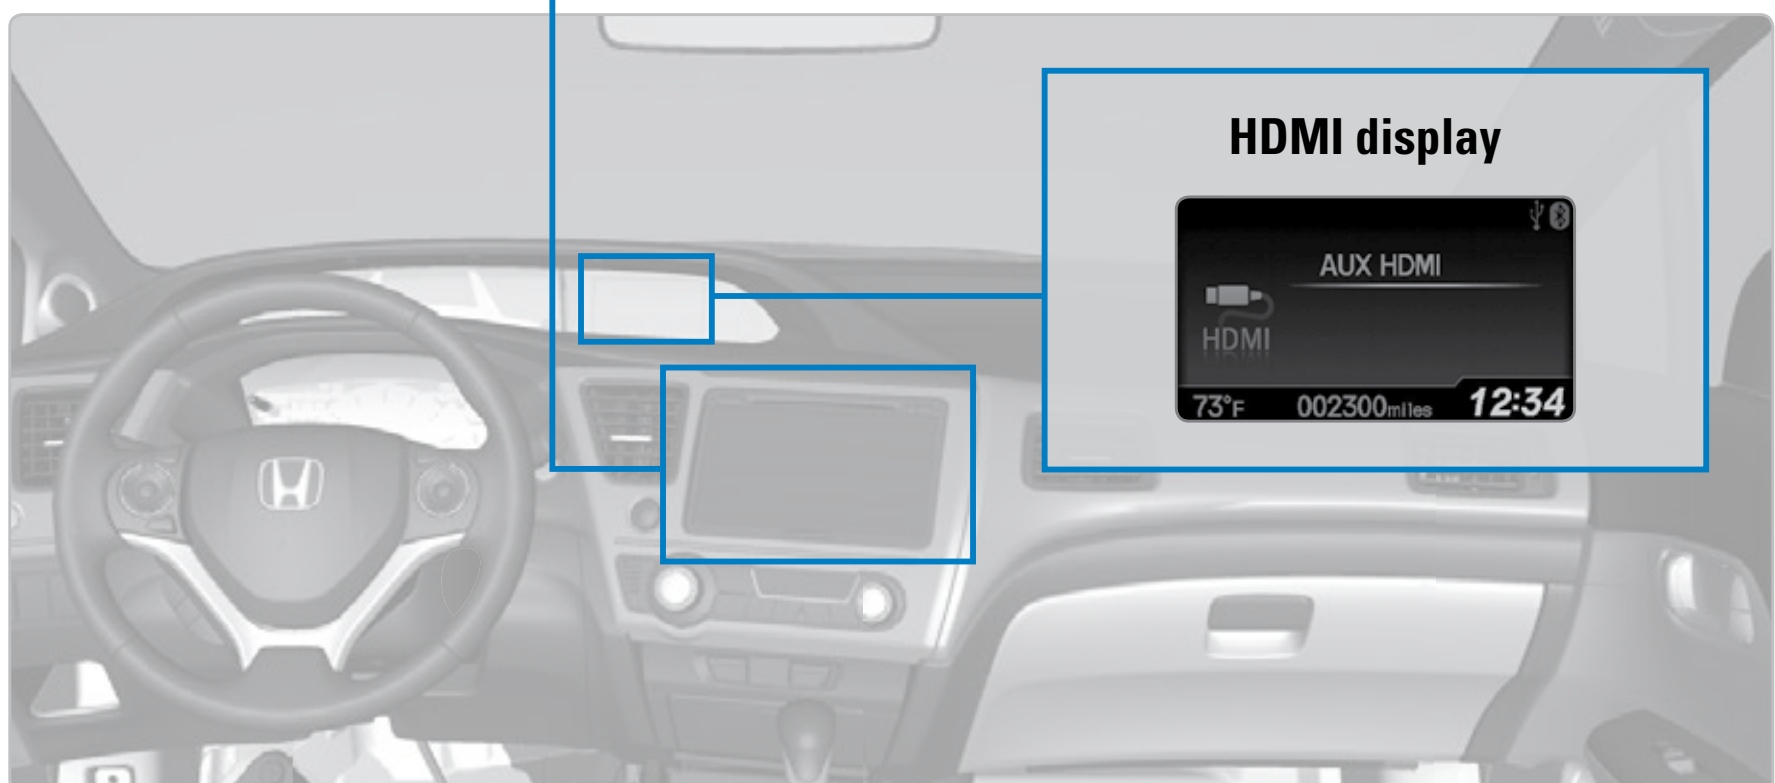

HDMI Video

Play video from a compatible device through your vehicle.

Models with touchscreen

Connect your device to the HDMI port. From the connected device, launch the video you want to display on the touchscreen. This feature is limited while the vehicle is moving.

The device or video resolution must be 720p or lower to view in the touchscreen.

Additional cables and accessories sold separately.