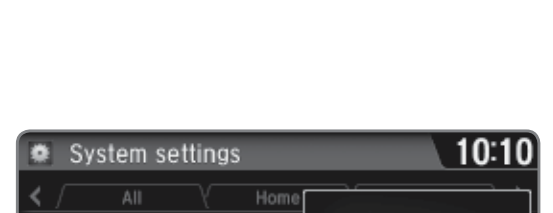

Voice Recognition Tips

- When using the Talk button, wait for a beep before saying a command.
- To bypass the system prompts, simply press the Talk button again to say your command.
- When the Talk button is pressed, all available voice commands are highlighted in yellow.
- Speak in a clear, natural voice.
- Reduce all background noise.
- Adjust the dashboard and side vents away from the microphone in the ceiling.
- Close the windows and moonroof.

Voice Prompt Volume

Adjust volume for navigation and voice command confirmation. This does not affect audio or *Bluetooth*® HandsFreeLink® volume, which is controlled by the volume bar.

1. From the Home Screen, select Settings.
2. Select System.
3. Select Volume.
4. Adjust the level, or select off.

Voice Prompt

Turn the voice feedback feature on or off.

1. From the Home screen, select Settings.
2. Select System.
3. Select Voice Prompt.
4. Select On or Off.

Voice Recognition Tips

- When using the Talk button, wait for a beep before saying a command.
- To bypass the system prompts, simply press the Talk button again to say your command.
- When the Talk button is pressed, all available voice commands are highlighted in yellow.
- Speak in a clear, natural voice.
- Reduce all background noise.
- Adjust the dashboard and side vents away from the microphone in the ceiling.
- Close the windows and moonroof.

VOICE COMMAND INDEX

Learn about all available voice commands to help you operate the vehicle. Available on vehicles with navigation.

Press the Talk button before you say a command. To view a list of available commands in the vehicle, say "Voice help." Select a category to hear the commands read aloud.

Global Commands

The system accepts these commands on any screen.