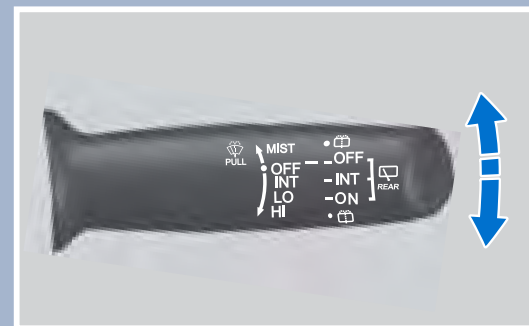

AUTO HEADLIGHTS WITH WIPER INTEGRATION

For your convenience, your vehicle's headlights automatically turn on when the windshield wipers operate.

How It Works

Make sure your headlights are in the **AUTO** position.

Turn on your windshield wipers. The headlights also turn on.
When you turn off the windshield wipers, the headlights turn off shortly after.