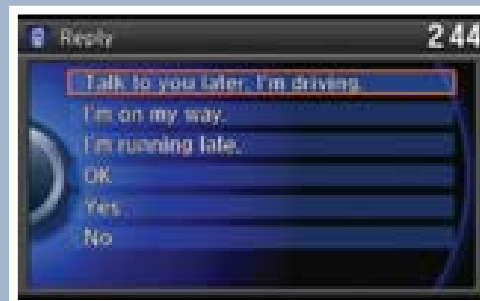

Replying to Messages

Use the interface dial to make and enter selections.

1. With the message open, move the interface dial down to select Reply.
2. Select one of the six available reply messages.
3. Select Send to send the message.