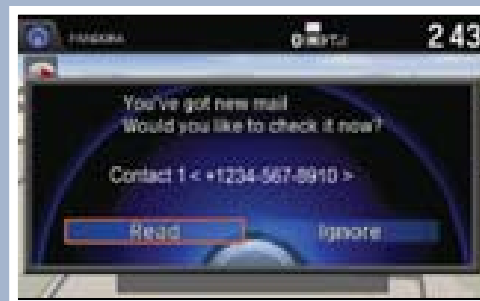

SMS TEXT MESSAGING AND E-MAIL

Receive and send text messages and e-mails when your phone is paired to HFL. Visit handsfreelink.honda.com to see if this feature is compatible with your phone. Standard message rates apply. This feature is limited while the vehicle is moving.

Receiving Messages

Use the interface dial to make and enter selections.

1. A notification appears on the display. Select Read to open the message.
2. The message is displayed, and the system reads it aloud.