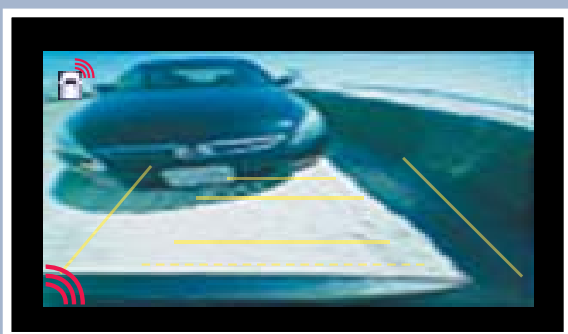

# PARKING SENSOR SYSTEM

Warns you of the proximity between your vehicle and nearby surrounding objects when parking or backing up.

## How It Works

When the system senses an object, an indicator appears on the MID and center display screen and a beep sounds. As you get closer to the object, the beep rate increases.

### Corner sensors

Within about 2 ft.