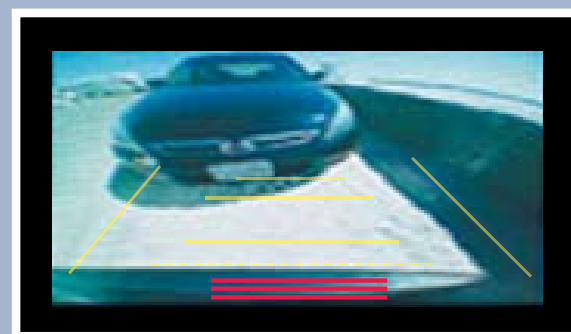

# PARKING SENSOR SYSTEM

Warns you of the proximity between your vehicle and nearby surrounding objects when parking or backing up.

## How It Works

When the system senses an object, an indicator appears on the MID and center display screen and a beep sounds. As you get closer to the object, the beep rate increases.

### Corner sensors

Within about 2 ft.

### Rear center sensors

Within about 3.5 ft.