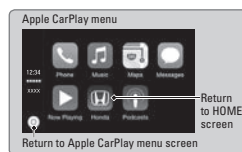

Models with touchscreen

Apple CarPlay

Connect a compatible iPhone to the system. You can use the touchscreen to make a phone call, listen to music, and more. Visit the Apple CarPlay website for more information.

Park in a safe place before connecting your iPhone and launching any compatible apps.

1. Connect the iPhone to the front USB port.
2. From the HOME screen, select Apple CarPlay.
3. Apple CarPlay requires you to send vehicle information to Honda. Select Enable Once, Always Enable, or Cancel.
4. Select a menu option.

Music: Play music stored on your iPhone.

Maps: View a map and operate navigation. You can only use Apple CarPlay or the pre-installed navigation system to set a destination with routing guidance.

Once connected, press and hold the Talk button to operate the system using voice commands with Siri Eyes Free.