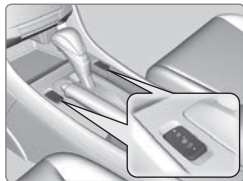

Seat Heaters*

Quickly warm the seats when the vehicle is on.

Press the seat heater switch in the front console to the LO or HI position. An indicator appears for the selected setting. Return the switch to the middle position to turn off.