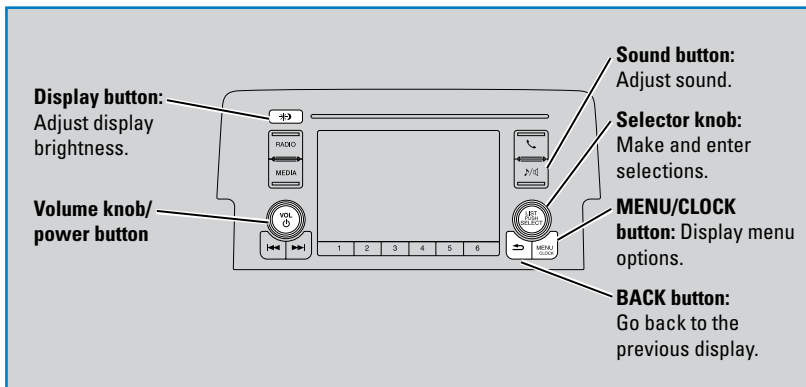

Color Audio System

Use the buttons to control the display and audio system.