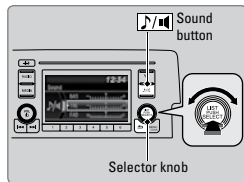

+ / - bar: Swipe to scroll through the alphabet for the song library and phonebook.

ENTER button: Make audio selections in the Driver Information Interface.

From the audio screen in the Driver Information Interface:

iPod

Press the ENTER button to display the iPod list. Press or swipe ▲ or ▼ to scroll the category, and press the ENTER button to select an item. Repeat to select a track.

Bluetooth Audio

Press the ENTER button to display the track list. Press ▲ or ▼ to scroll the list, and press the ENTER button to select a track.

Pandora*

Press the ENTER button to display the station list. Press ▲ or ▼ to scroll the list, and press the ENTER button to select a station.

■ Adjusting the Sound

Adjust various sound settings.

Models with color audio system

Use the selector knob to make and enter selections.

1. Press the Sound button.
2. Select a sound mode to change, and adjust it using the selector knob.
3. Press the Back button to exit the menu.

Models with Display Audio