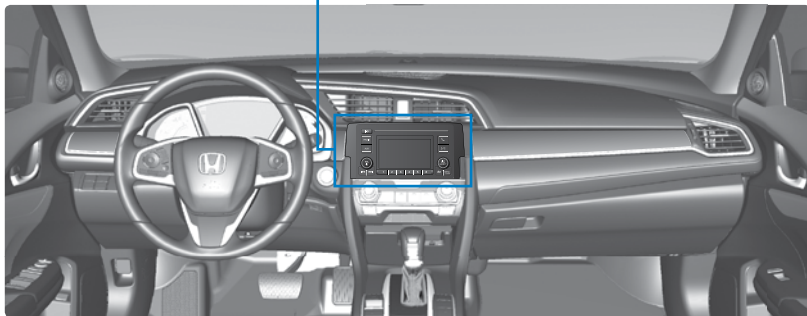

Color Audio System

Use the buttons to control the display and audio system.