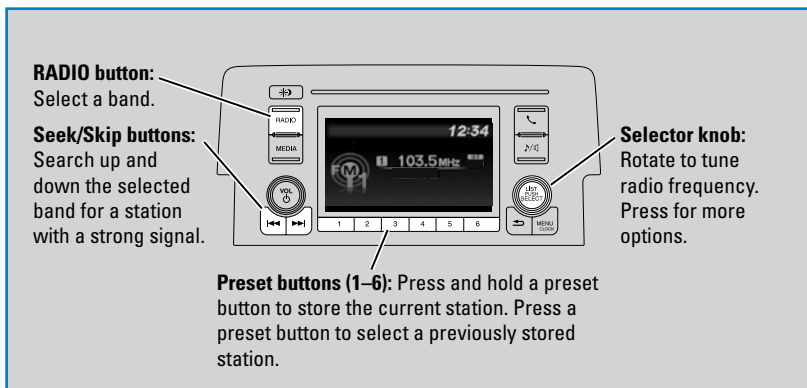

Use the selector knob to make and enter selections.

1. Press the Sound button.
2. Select a sound mode to change, and adjust it using the selector knob.
3. Press the Back button to exit the menu.

Models with Display Audio

Make and enter selections using the touchscreen.

1. From the audio screen, select MENU.
2. Select Sound.
3. Select the tabs to change the sound mode and adjust the setting.
4. Select OK when complete.

Color Audio System

Use the buttons to control the display and audio system.

FM/AM Radio

Play FM or AM radio stations.

Display Audio Operation

Use simple gestures—including touching, swiping, and scrolling—to operate certain audio functions.