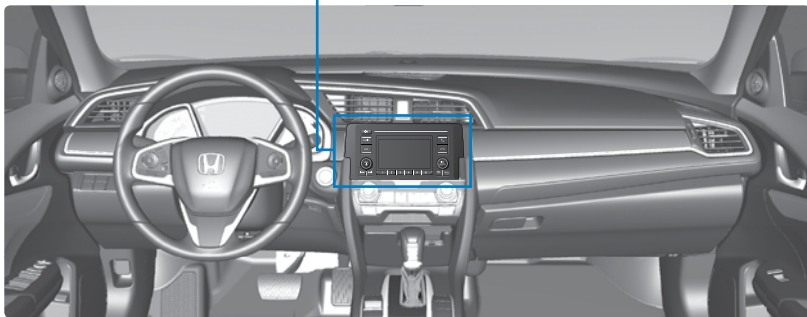

FM/AM Radio

Play FM or AM radio stations.