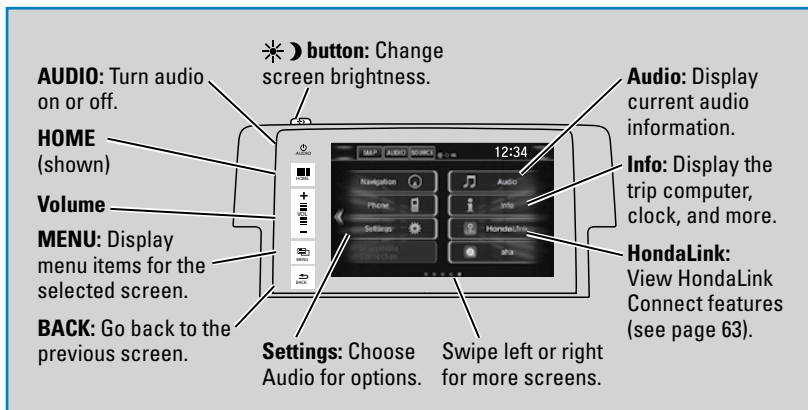

Display Audio Operation

Use simple gestures—including touching, swiping, and scrolling—to operate certain audio functions.

Some items may be grayed out during driving to reduce the potential for distraction. You can select them when the vehicle is stopped.

Wearing gloves may limit or prevent touchscreen response.

You can use a microfiber cleaning cloth to remove dust or fingerprints from the touchscreen.