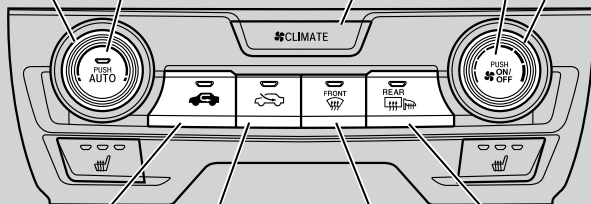

## Models with Display Audio

**Selected temperature display**

**A/C:** Turn air conditioning on or off.

**MODE:** Select airflow location.

**Fan speed:** Select a setting.

**Temperature control dial**

**AUTO button:** Press, then use the temperature control dial to set your preferred temperature.

**CLIMATE button:** Select climate options on the touchscreen.

**ON/OFF button**

**Fan control dial**

**Recirculation button:** Recirculates air from the vehicle's interior.

**Fresh air button:** Maintains outside ventilation.

**Windshield defroster button**

**Rear defogger/heated door mirrors button**