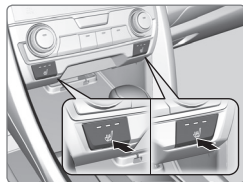

Seat Heaters*

Quickly warm the seats when the vehicle is on.

■ Front Seat Heaters

Press the seat heater button in the front console. An indicator appears for the selected setting.

Once: HI setting (three indicators)

Twice: MID setting (two indicators)

Three times: LO setting (one indicator)

Four times: OFF setting (no indicators)

■ Rear Seat Heaters

Press the seat heater button on the back of the center console to heat the two rear outer seats.

Press the LO or HI side of the switch, and an indicator appears for the selected setting. Return the switch to the middle position to turn off.

WARNING

Heat-induced burns are possible when using seat heaters.