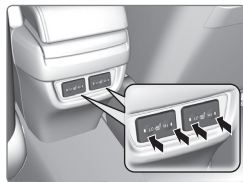

Twice: MID setting (two indicators)

Three times: LO setting (one indicator)

Four times: OFF setting (no indicators)

■ Rear Seat Heaters

Press the seat heater button on the back of the center console to heat the two rear outer seats.

Press the LO or HI side of the switch, and an indicator appears for the selected setting. Return the switch to the middle position to turn off.

WARNING

Heat-induced burns are possible when using seat heaters.