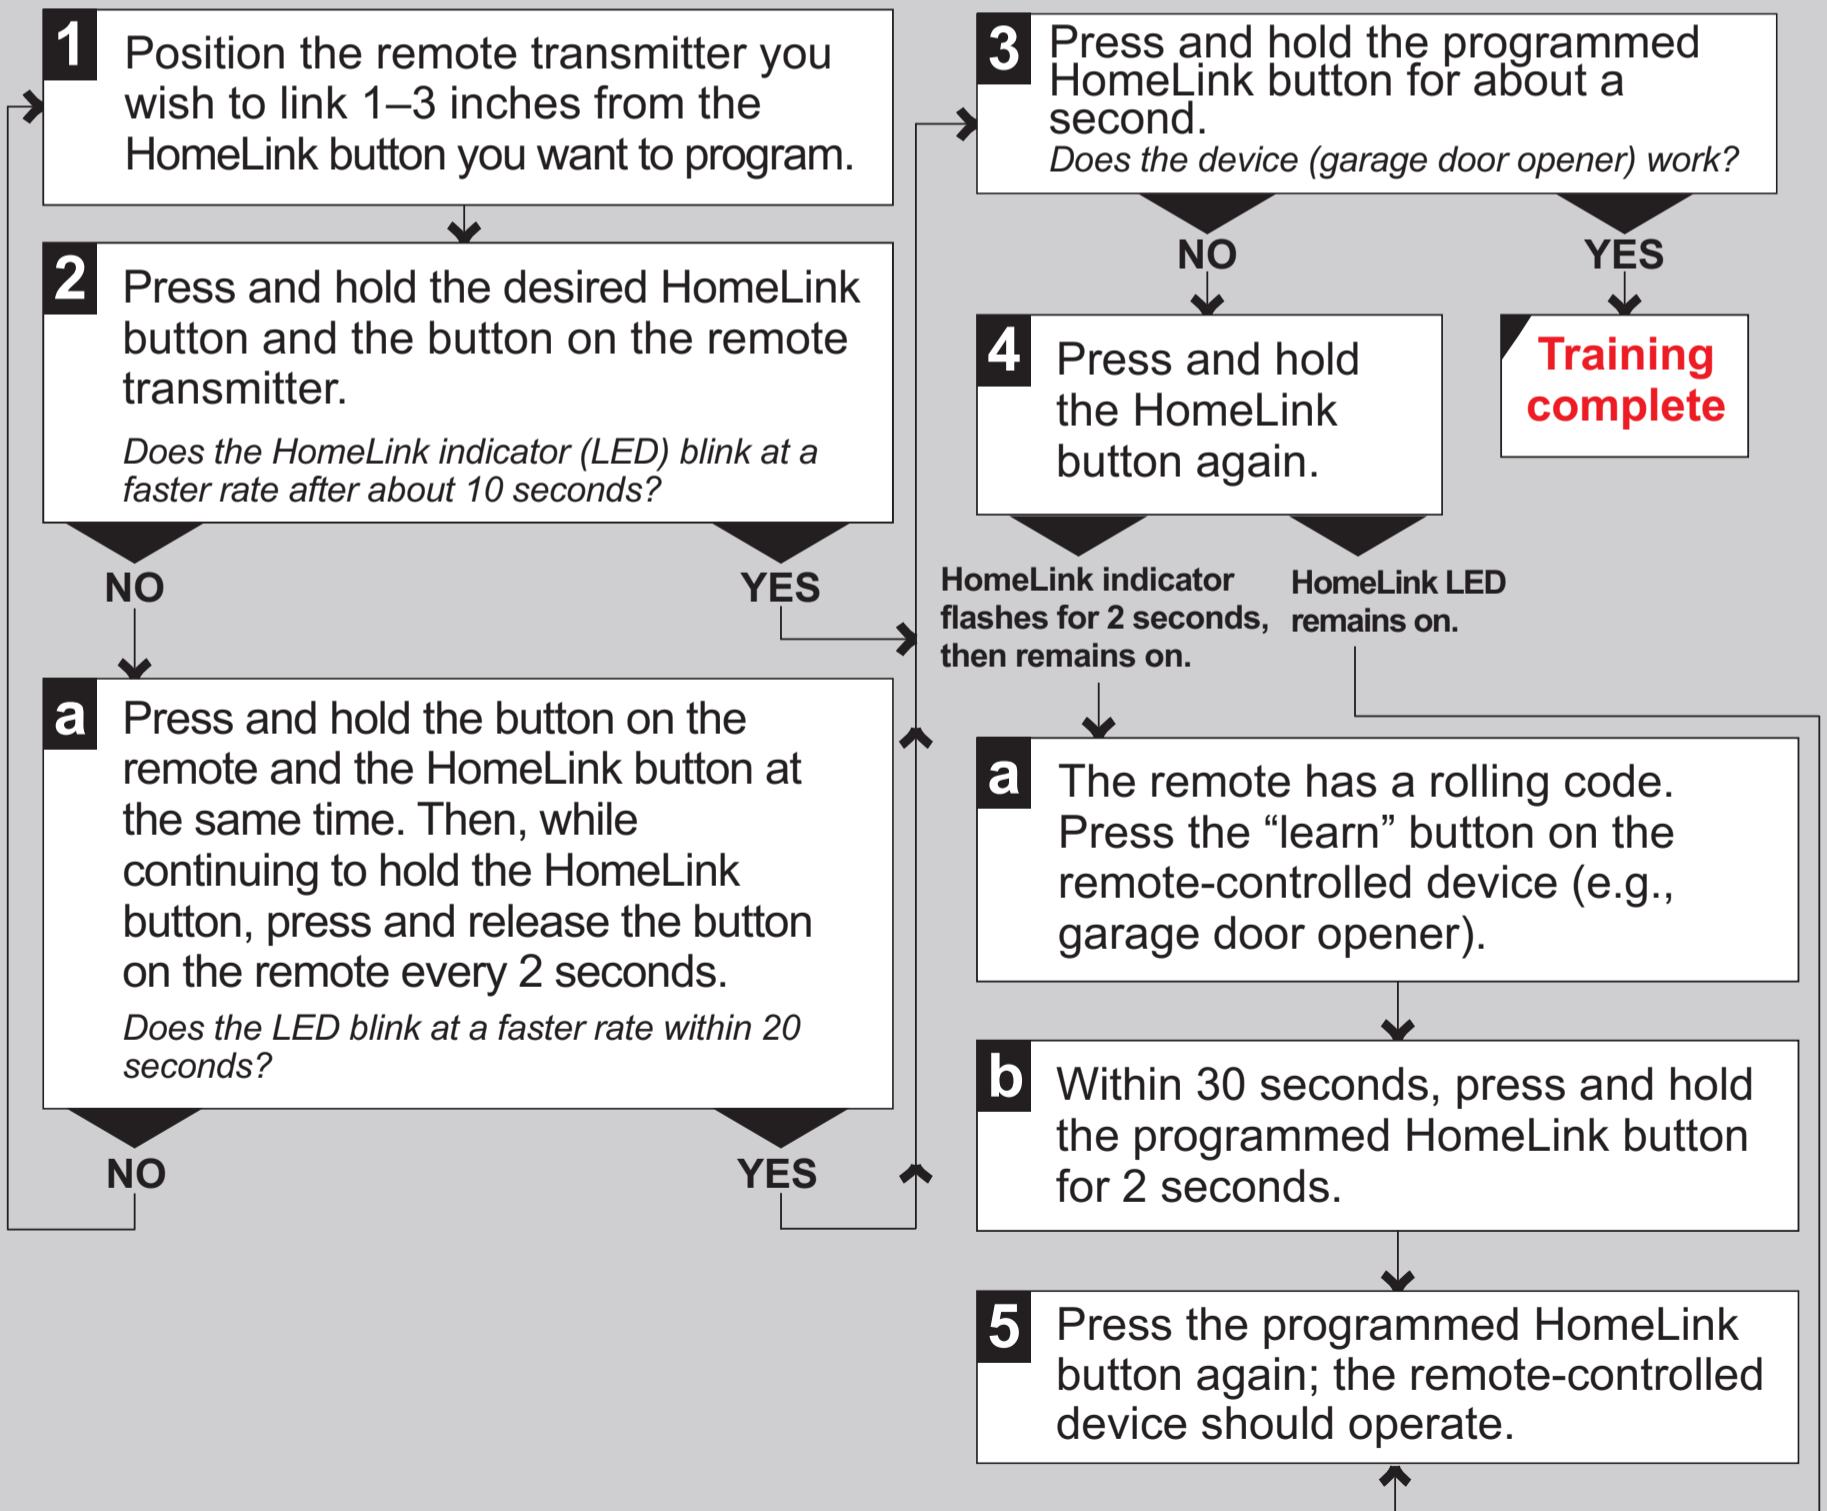

HOMELINK[®]

Program your vehicle to operate up to three remote-controlled devices around your home, such as garage doors, lighting, or home security systems.

Training a Button

If you have any problems programming HomeLink, see the owner’s manual included with the device you are trying to program, call HomeLink at (800) 355-3515, or visit www.homelink.com.