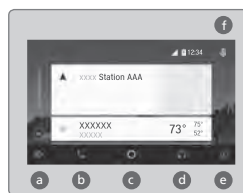

Models with touchscreen

Android Auto

Connect a compatible Android phone to the system. You can use the touchscreen to make a phone call, listen to music, and more. Visit the Android Auto website for more information.

Park in a safe place before connecting your Android phone and launching any compatible apps.

1. Download the Android Auto app to your phone.
2. Connect the phone to the front USB port. A tutorial appears.
3. From the HOME screen, select Android Auto.
4. Android Auto requires you to send vehicle information to Honda. Select Enable Once, Always Enable, or Cancel.
5. Select a menu option.

- a Maps/Navigation:** View a map and operate navigation. You can only use this system or the pre-installed navigation system to set a destination with routing guidance. You cannot enter destinations using the keyboard while the vehicle is moving.
- b Phone:** Make phone calls or listen to voicemail. While connected to Android Auto, calls can only be made through Android Auto, not through *Bluetooth*[®] *HandsFreeLink*[®].
- c Google Now (Home):** Display useful information organized by Android Auto into simple cards that appear only when needed.
- d Music:** Play music from compatible apps. Select this icon to switch between music apps.
- e Return to HOME screen:** Go back to the vehicle system HOME screen.
- f Voice:** Use voice commands to operate Android Auto. You can also press and hold the Talk button on the steering wheel to say voice commands.