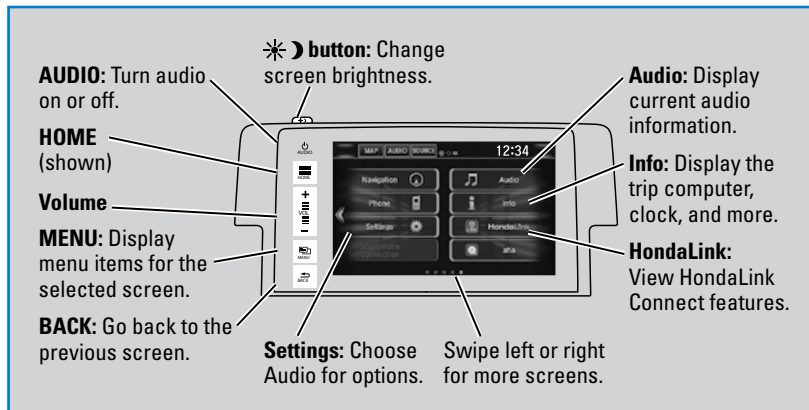

Display Audio Operation

Use simple gestures—including touching, swiping, and scrolling—to operate certain audio functions.

Some items may be grayed out during driving to reduce the potential for distraction. You can select them when the vehicle is stopped.

Wearing gloves may limit or prevent touchscreen response.

You can use a microfiber cleaning cloth to remove dust or fingerprints from the touchscreen.

■ Setting Touchscreen Sensitivity

You can adjust the touchscreen's sensitivity to your fingertip.

1. From the HOME screen, select Settings, then System.
2. Select Display, then Touch Panel Sensitivity.
3. Make your selection.