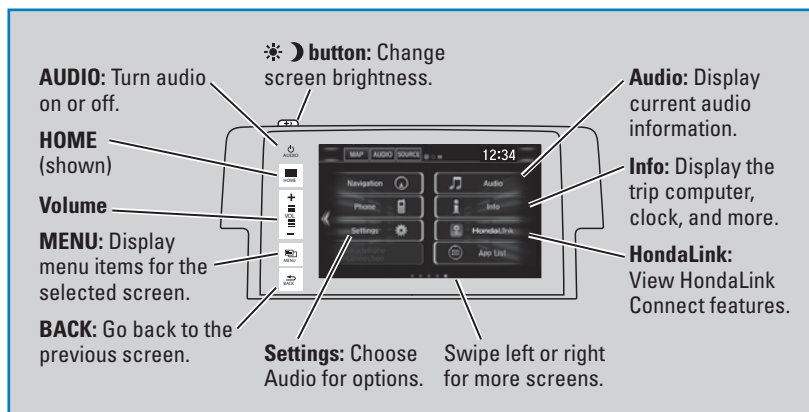

Models with Display Audio

Display Audio Operation

Use simple gestures—including touching, swiping, and scrolling—to operate certain audio functions.

Some items may be grayed out during driving to reduce the potential for distraction. You can select them when the vehicle is stopped or use voice commands*.

Wearing gloves may limit or prevent touchscreen response.

You can use a microfiber cleaning cloth to remove dust or fingerprints from the touchscreen.

■ Setting Touchscreen Sensitivity

You can adjust the touchscreen's sensitivity to your fingertip.

1. From the HOME screen, select Settings, then System.
2. Select Display, then Touch Panel Sensitivity.
3. Make your selection.