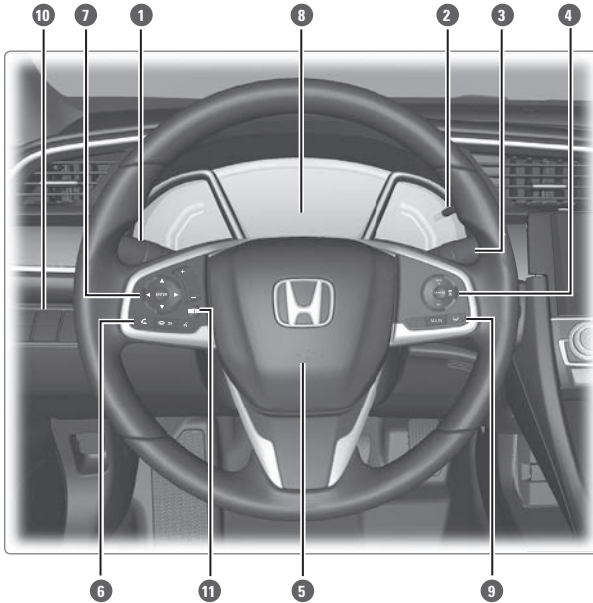

# VISUAL INDEX

Quickly locate items in the vehicle's interior.

## Steering Wheel and Nearby Controls

- |  |  |
|--|--|
| <p><b>1</b> Lights<br/>Turn signals<br/>LaneWatch button*</p> <p><b>2</b> TRIP knob<br/>Brightness control</p> <p><b>3</b> Wipers/washers</p> <p><b>4</b> Cruise control buttons*<br/>Adaptive Cruise Control (ACC) with<br/>Low Speed Follow (LSF) buttons*</p> <p><b>5</b> Horn</p> <p><b>6</b> Voice control*/Bluetooth<br/>HandsFreeLink buttons</p> | <p><b>7</b> Audio controls</p> <p><b>8</b> Instrument panel<br/>Information display*<br/>Driver Information Interface*</p> <p><b>9</b> Lane Keeping Assist System (LKAS)<br/>button*</p> <p><b>10</b> Vehicle Stability Assist (VSA) OFF<br/>button<br/>Road Departure Mitigation (RDM)<br/>button*<br/>Collision Mitigation Braking System<br/>(CMBS) button*<br/>Tire Pressure Monitoring System<br/>(TPMS) button*</p> <p><b>11</b> Display/information button*</p> |
|--|--|

## Dashboard, Ceiling, and Other Controls

- ① Color audio system\*  
Display Audio\*
- ② Hazard warning button
- ③ Climate control system  
Seat heater buttons\*
- ④ USB port
- ⑤ Accessory power socket
- ⑥ Moonroof switch\*  
Map lights  
Rearview mirror
- ⑦ Power window switches  
Door lock switches  
Door mirror controls
- ⑧ Trunk opener
- ⑨ Hood release handle
- ⑩ ENGINE START/STOP button\*
- ⑪ ECON button\*  
SPORT button\*
- ⑫ Electric parking brake switch  
Automatic brake hold button