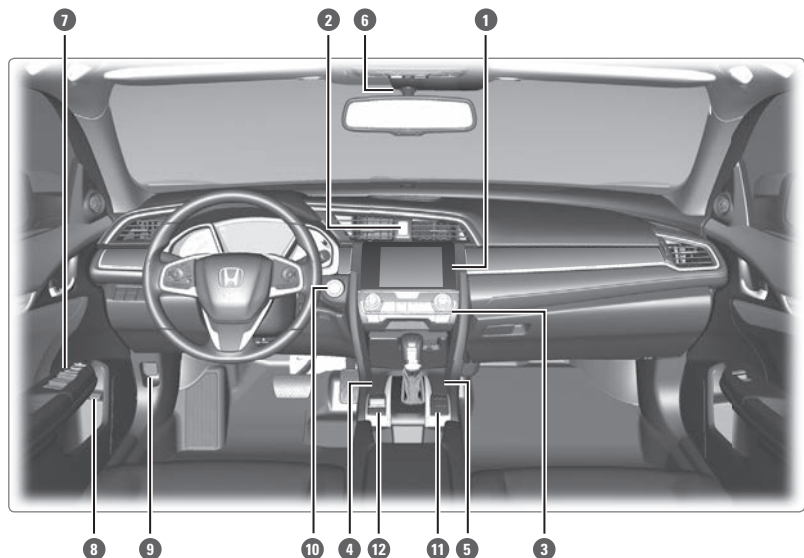

# VISUAL INDEX

Quickly locate items in the vehicle's interior.

## Steering Wheel and Nearby Controls

- |  |  |
|--|--|
| <p><b>1</b> Lights<br/>Turn signals<br/>LaneWatch button*</p> <p><b>2</b> TRIP knob<br/>Brightness control</p> <p><b>3</b> Wipers/washers</p> <p><b>4</b> Cruise control buttons*<br/>Adaptive Cruise Control (ACC) with<br/>Low Speed Follow (LSF) buttons*</p> <p><b>5</b> Horn</p> <p><b>6</b> Voice control*/Bluetooth<br/>HandsFreeLink buttons</p> | <p><b>7</b> Audio controls</p> <p><b>8</b> Instrument panel<br/>Information display*<br/>Driver Information Interface*</p> <p><b>9</b> Lane Keeping Assist System (LKAS)<br/>button*</p> <p><b>10</b> Vehicle Stability Assist (VSA) OFF<br/>button<br/>Road Departure Mitigation (RDM)<br/>button*<br/>Collision Mitigation Braking System<br/>(CMBS) button*<br/>Tire Pressure Monitoring System<br/>(TPMS) button*</p> <p><b>11</b> Display/information button*</p> |
|--|--|

## Dashboard, Ceiling, and Other Controls

- ① Color audio system\*  
Display Audio\*
- ② Hazard warning button
- ③ Climate control system  
Seat heater buttons\*
- ④ USB port
- ⑤ Accessory power socket
- ⑥ Moonroof switch\*  
Map lights  
Rearview mirror
- ⑦ Power window switches  
Door lock switches  
Door mirror controls
- ⑧ Trunk opener
- ⑨ Hood release handle
- ⑩ ENGINE START/STOP button\*
- ⑪ ECON button\*  
SPORT button\*
- ⑫ Electric parking brake switch  
Automatic brake hold button