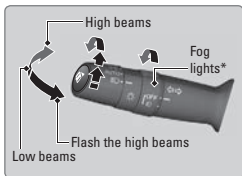

Exterior Lights

Operate exterior lights when the vehicle is on or off.

■ Exterior Lights

Rotate the switches on the headlight lever to operate the exterior lights.

OFF: All exterior lights are off.

☞☞: Turn on exterior lights except headlights.

AUTO: Turn on the automatic lighting feature. Headlights turn on or off depending on ambient brightness when the vehicle is on. Headlights automatically come on after the wipers are engaged for a certain time.

☞○: Turn on all exterior lights including headlights.

☞D: Turn fog lights* on or off.

*if equipped