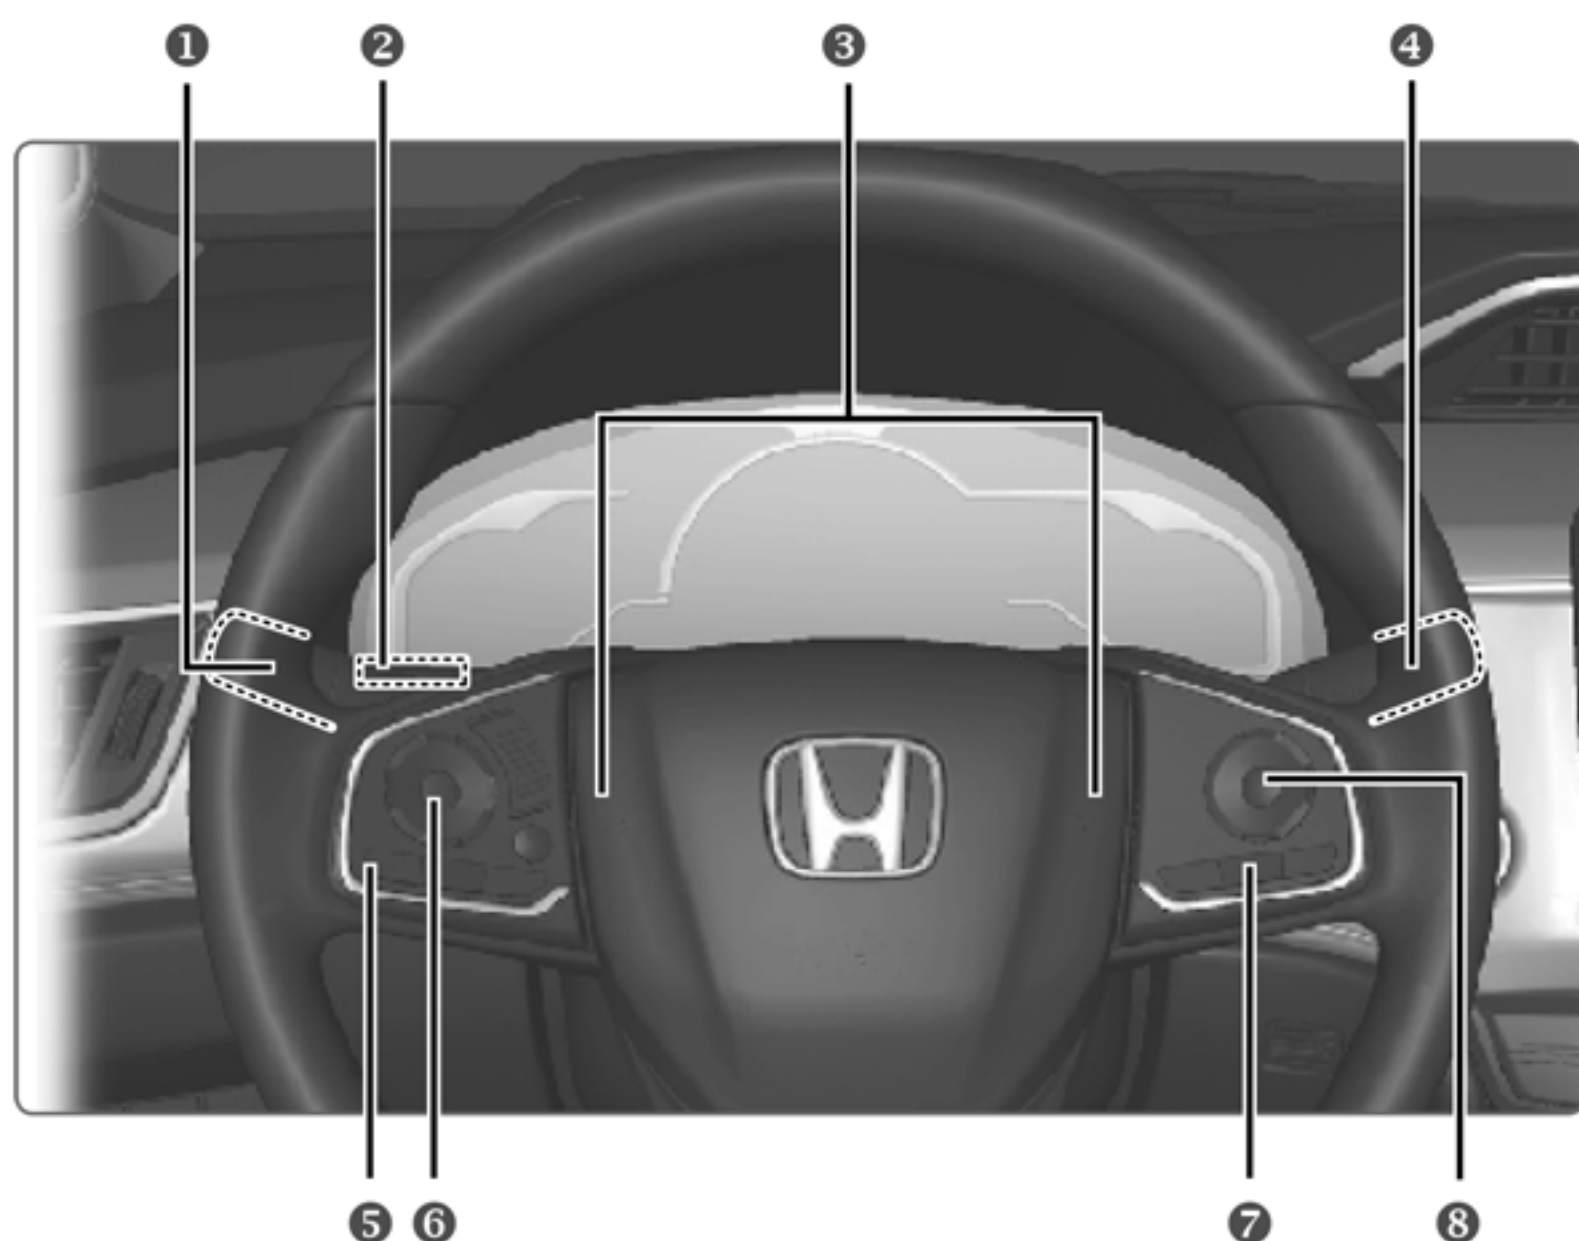

VISUAL INDEX

Quickly locate items in the vehicle's interior.

Steering Wheel and Nearby Controls

- ① Lights/turn signals/LaneWatch button
- ② Brightness control
TRIP button
- ③ Horn
- ④ Wipers/washers
- ⑤ Voice control/*Bluetooth*
HandsFreeLink buttons

- ⑥ Display/Information button
Audio controls
- ⑦ Lane Keep Assist System (LKAS)
button
- ⑧ Adaptive Cruise Control (ACC) with
Low Speed Follow (LSF) buttons

Steering Wheel and Nearby Controls (continued)

- ① Vehicle Stability Assist (VSA) OFF
button
Road Departure Mitigation (RDM)
button
Collision Mitigation Braking
System™ (CMBS™) OFF button
Head-up display buttons
- ② Instrument panel
Driver information interface