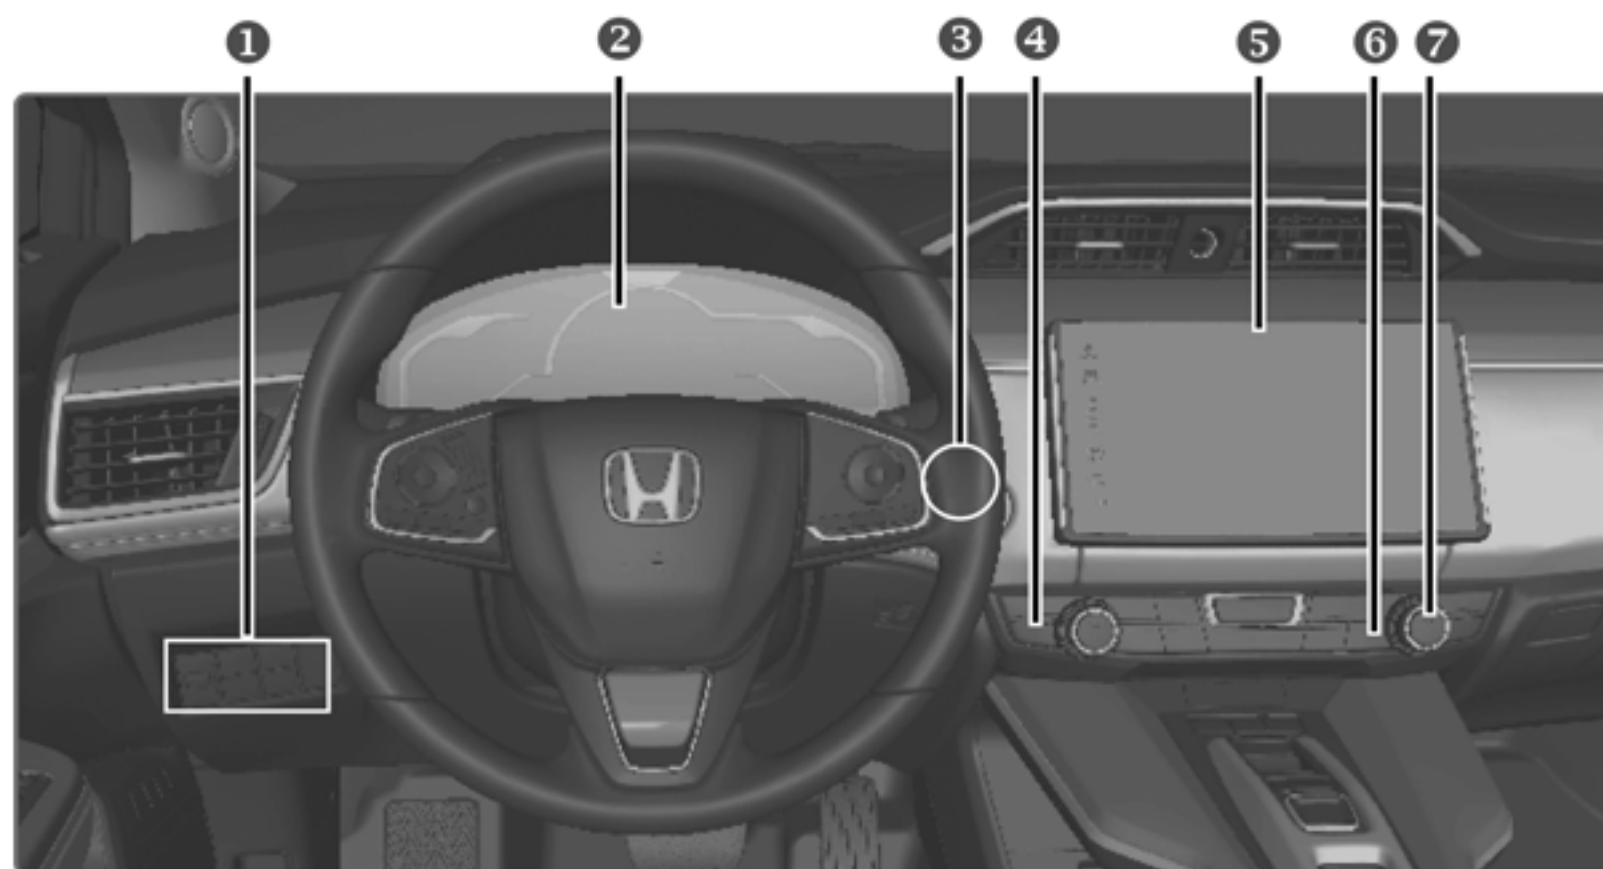

VISUAL INDEX

Quickly locate items in the vehicle's interior.

Steering Wheel and Nearby Controls

- ① Lights/turn signals/LaneWatch button
- ② Brightness control
TRIP button
- ③ Horn
- ④ Wipers/washers
- ⑤ Voice control/*Bluetooth*
HandsFreeLink buttons

- ⑥ Display/Information button
Audio controls
- ⑦ Lane Keep Assist System (LKAS)
button
- ⑧ Adaptive Cruise Control (ACC) with
Low Speed Follow (LSF) buttons

Steering Wheel and Nearby Controls (continued)

- ① Vehicle Stability Assist (VSA) OFF
button
Road Departure Mitigation (RDM)
button
Collision Mitigation Braking
System™ (CMBS™) OFF button
Head-up display buttons
- ② Instrument panel
Driver information interface