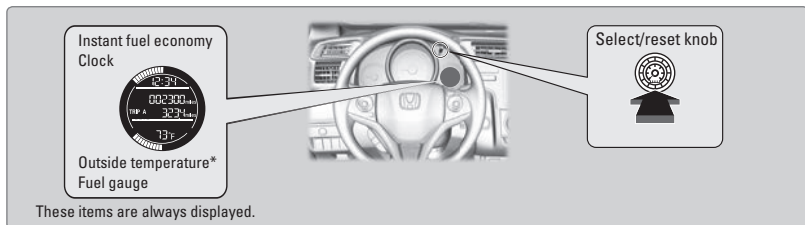

Information Display

Consists of several displays that provide you with useful information.

Press the select/reset knob to change information in the center of the display.

**if equipped*