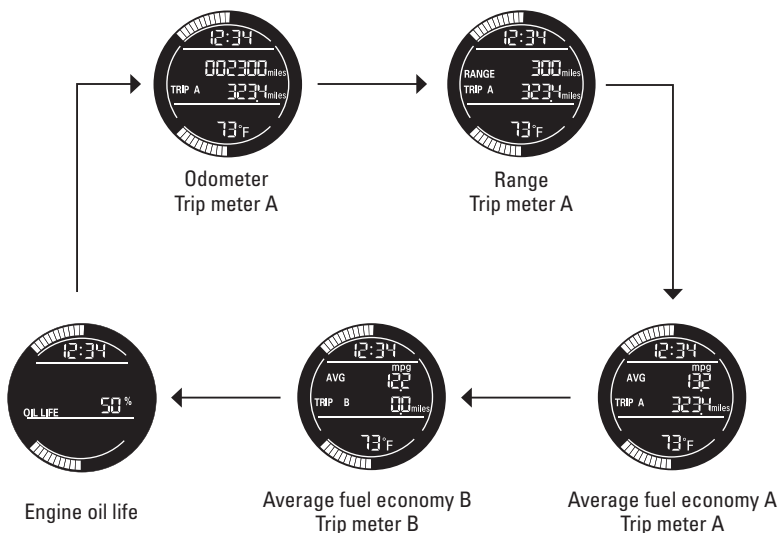

Information Display

Consists of several displays that provide you with useful information.

Press the select/reset knob to change information in the center of the display.

**if equipped*