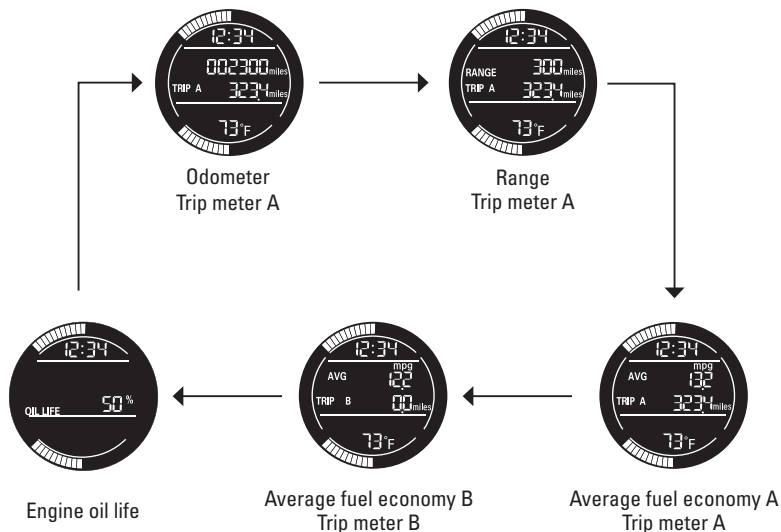

Information Display

Consists of several displays that provide you with useful information.

Press the select/reset knob to change information in the center of the display.

The meter ring illumination in the instrument panel can be changed to a color of your choice. When the vehicle is in the ACCESSORY or OFF mode and the meter ring is illuminated, press the select/reset knob to cycle through various color options.