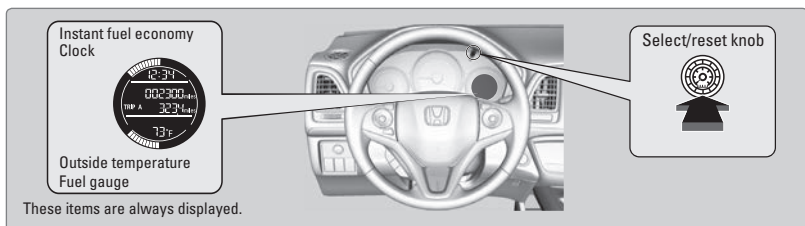

Information Display

Consists of several displays that provide you with useful information.

Press the select/reset knob to change information in the center of the display.

The meter ring illumination in the instrument panel can be changed to a color of your choice. When the vehicle is in the ACCESSORY or OFF mode and the meter ring is illuminated, press the select/reset knob to cycle through various color options.