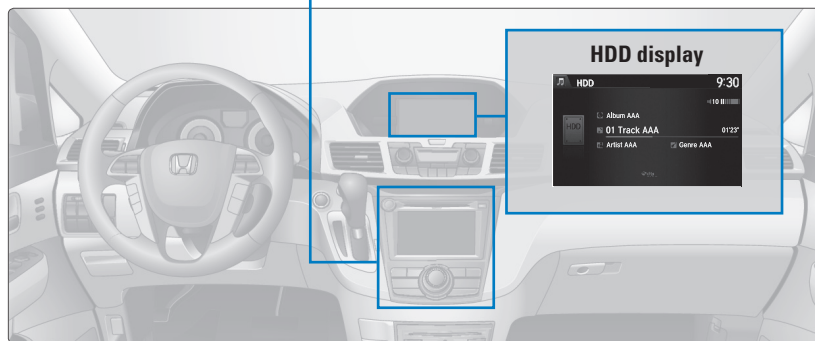

Models with navigation

## Hard Disc Drive (HDD) Audio

Record CDs onto your vehicle's hard drive. Songs are automatically recorded once a CD is inserted.

### ■ Searching for Music

Use the interface dial to search for tracks stored on the HDD.

1. From the audio screen, press MENU.
2. Select Music Search.
3. Select a search option.
4. Select the track you want to play.