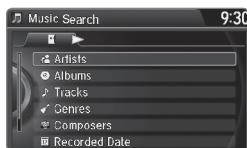

## Hard Disc Drive (HDD) Audio

Record CDs onto your vehicle's hard drive. Songs are automatically recorded once a CD is inserted.

### ■ Searching for Music

Use the interface dial to search for tracks stored on the HDD.

1. From the audio screen, press MENU.
2. Select Music Search.
3. Select a search option.
4. Select the track you want to play.