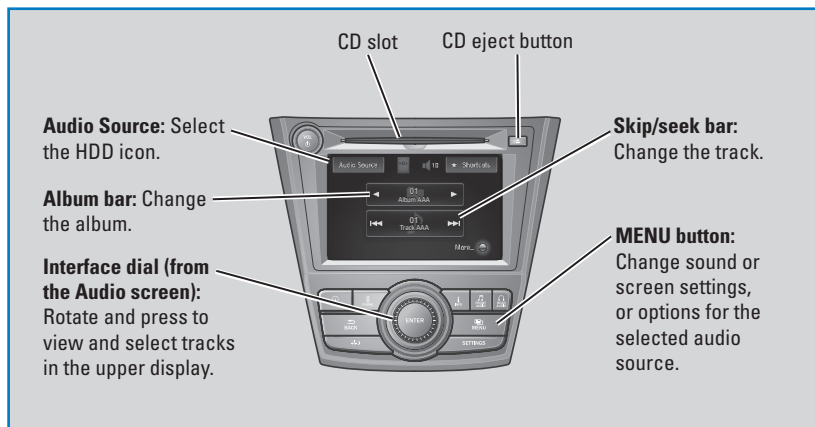

## Hard Disc Drive (HDD) Audio

Record CDs onto your vehicle's hard drive. Songs are automatically recorded once a CD is inserted.

### ■ Searching for Music

Use the interface dial to search for tracks stored on the HDD.

1. From the audio screen, press MENU.
2. Select Music Search.
3. Select a search option.
4. Select the track you want to play.