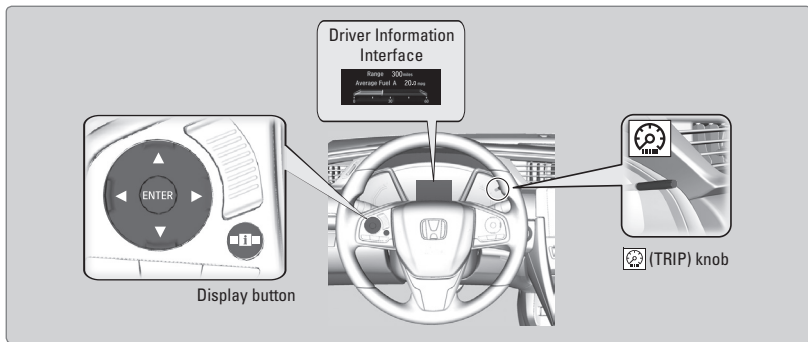

Driver Information Interface*

Consists of several displays that provide you with useful information.

■ Main Displays

Press the Display button to scroll through the different icons shown below. Detailed information for the selected icon appears after a few seconds, or you can press the ENTER button to view it.

**if equipped*

■ Vehicle Settings

You can customize certain features when the vehicle is stopped.

Models with Driver Information Interface