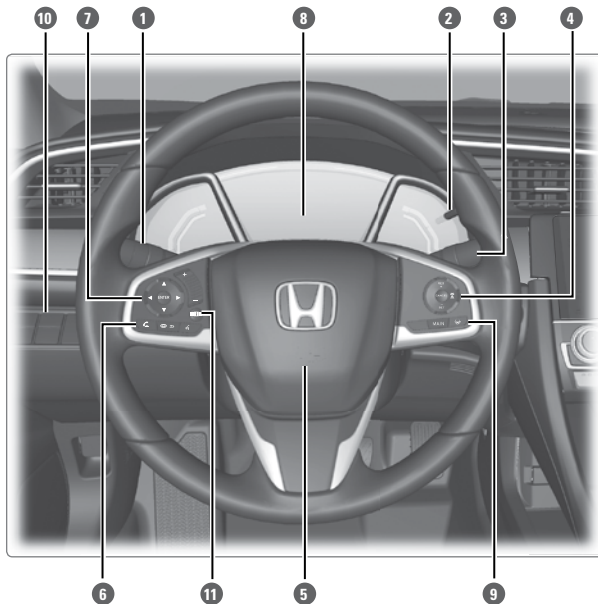

VISUAL INDEX

Quickly locate items in the vehicle's interior.

Steering Wheel and Nearby Controls

- | | |
|--|---|
| <p>1 Headlights/fog lights*/turn signals/
LaneWatch*</p> <p>2 TRIP knob
Brightness control</p> <p>3 Wipers/washers</p> <p>4 Cruise control buttons*
Adaptive Cruise Control (ACC) with
Low Speed Follow (LSF) buttons*</p> <p>5 Horn</p> <p>6 Voice recognition/<i>Bluetooth</i>
HandsFreeLink buttons</p> <p>7 Audio controls</p> | <p>8 Instrument panel
Information display*
Driver Information Interface*</p> <p>9 Lane Keeping Assist System (LKAS)
button*</p> <p>10 Vehicle Stability Assist (VSA) OFF
button
Road Departure Mitigation (RDM)
button*
Collision Mitigation Braking System
(CMBS) OFF button*
Tire Pressure Monitoring System
(TPMS) button*</p> <p>11 Display/information button*</p> |
|--|---|

**if equipped*

Dashboard, Ceiling, and Other Controls

- | | |
|---|--|
| <p>1 Color audio system*
Display Audio*
Navigation system*</p> <p>2 Hazard warning button</p> <p>3 Climate control system/seat heater buttons*</p> <p>4 USB port* (in console)
Wireless charger* (in console)</p> <p>5 Accessory power socket
USB port* (in console)</p> <p>6 Moonroof switch*
Map lights
Rearview mirror</p> | <p>7 Power window switches
Door lock switches
Door mirror controls</p> <p>8 Hood release handle</p> <p>9 ENGINE START/STOP button*</p> <p>10 ECON button*
Integrated Dynamics System*</p> <p>11 Electric parking brake switch
Automatic Brake Hold button</p> |
|---|--|