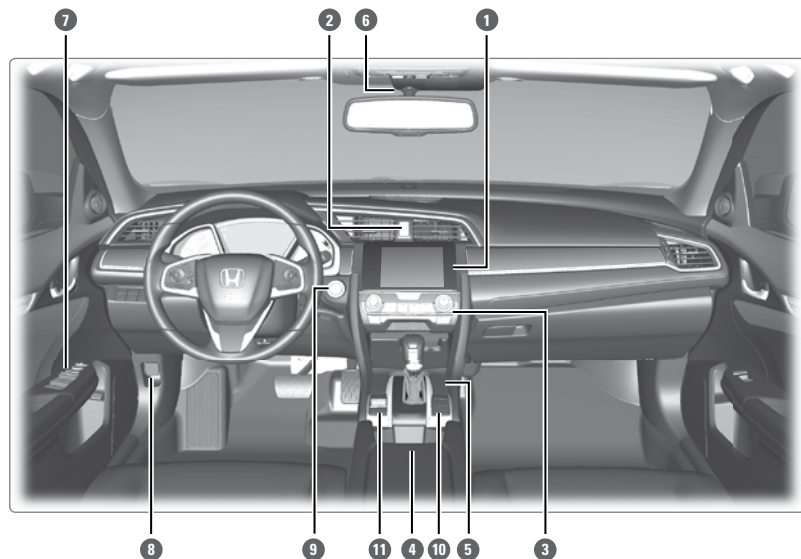

VISUAL INDEX

Quickly locate items in the vehicle's interior.

Steering Wheel and Nearby Controls

- | | |
|--|---|
| <p>1 Headlights/fog lights*/turn signals/
LaneWatch*</p> <p>2 TRIP knob
Brightness control</p> <p>3 Wipers/washers</p> <p>4 Cruise control buttons*
Adaptive Cruise Control (ACC) with
Low Speed Follow (LSF) buttons*</p> <p>5 Horn</p> <p>6 Voice recognition/<i>Bluetooth</i>
HandsFreeLink buttons</p> <p>7 Audio controls</p> | <p>8 Instrument panel
Information display*
Driver Information Interface*</p> <p>9 Lane Keeping Assist System (LKAS)
button*</p> <p>10 Vehicle Stability Assist (VSA) OFF
button
Road Departure Mitigation (RDM)
button*
Collision Mitigation Braking System
(CMBS) OFF button*
Tire Pressure Monitoring System
(TPMS) button*</p> <p>11 Display/information button*</p> |
|--|---|

**if equipped*

Dashboard, Ceiling, and Other Controls

- | | |
|---|--|
| <p>1 Color audio system*
Display Audio*
Navigation system*</p> <p>2 Hazard warning button</p> <p>3 Climate control system/seat heater buttons*</p> <p>4 USB port* (in console)
Wireless charger* (in console)</p> <p>5 Accessory power socket
USB port* (in console)</p> <p>6 Moonroof switch*
Map lights
Rearview mirror</p> | <p>7 Power window switches
Door lock switches
Door mirror controls</p> <p>8 Hood release handle</p> <p>9 ENGINE START/STOP button*</p> <p>10 ECON button*
Integrated Dynamics System*</p> <p>11 Electric parking brake switch
Automatic Brake Hold button</p> |
|---|--|