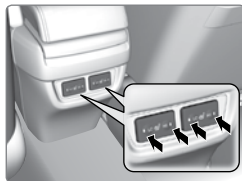

Twice: MID setting (two indicators)

Three times: LO setting (one indicator)

Four times: OFF setting (no indicators)

■ Rear Seat Heaters

Press the seat heater button on the back of the center console to heat the two rear outer seats.

Press the LO or HI side of the switch. An indicator appears for the selected setting. Return the switch to the middle position to turn off.

WARNING

Heat-induced burns are possible when using seat heaters.