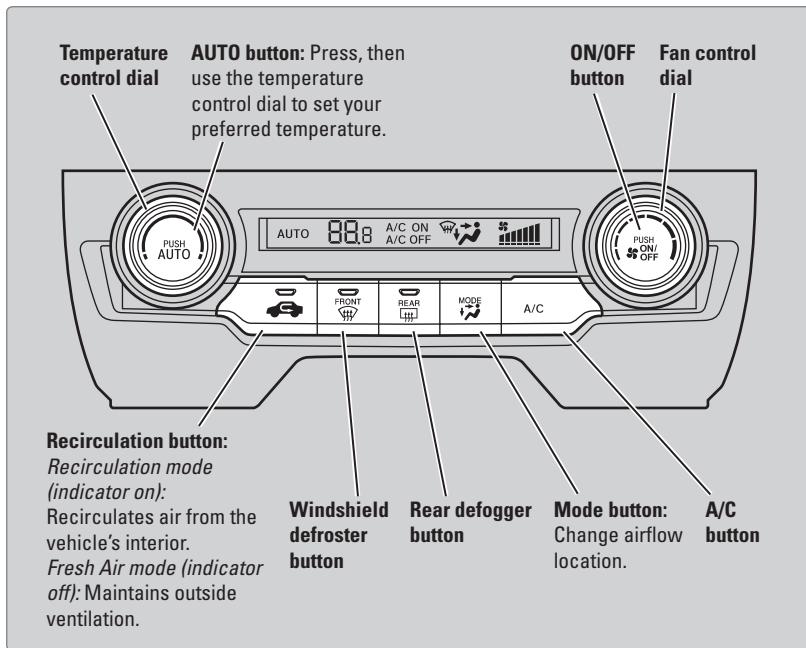

Climate Control System*

Maintains your preferred interior temperature by selecting the proper mix of heated or cooled air and fan speed. Use the buttons on the dashboard to control the system.

Models with color audio system

*if equipped