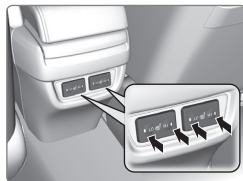

Seat Heaters*

Quickly warm the seats when the vehicle is on.

■ Front Seat Heaters

Press the seat heater button in the front console to cycle through the heat settings.

■ Rear Seat Heaters

Press the seat heater button on the back of the center console to heat the two rear outer seats.

Press the LO or HI side of the switch and an indicator appears for the selected setting. Return the switch to the middle position to turn off.

WARNING

Heat-induced burns are possible when using seat heaters.