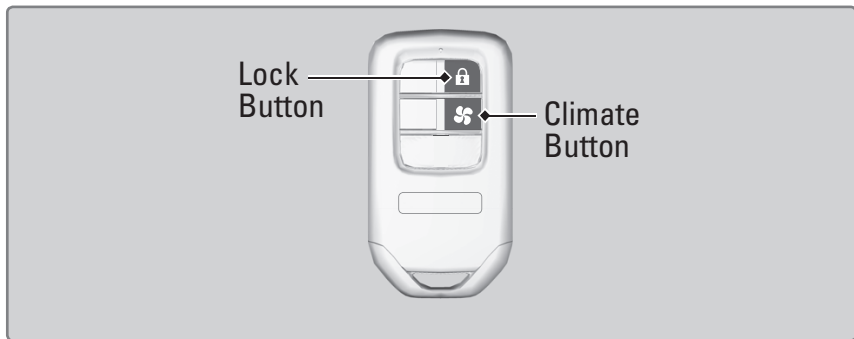

Remote Climate Control

Start the climate control system using the remote transmitter before you enter the vehicle.

■ Turn On the Climate Control System

Press the Lock button, then press and hold the climate button within 5 seconds.

■ Turn Off the Climate Control System

Press and hold the climate button.