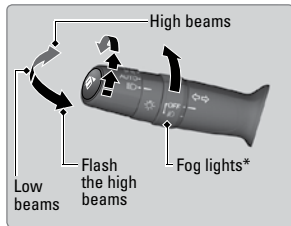

■ Exterior Lights

Rotate the switches on the headlight lever to operate the exterior lights. Push the lever forward to turn on the high beams. Return the lever to its original position for low beams.

OFF: All exterior lights are off.

☞☞: Turn on exterior lights except headlights.

AUTO: Turn on the automatic lighting feature*. Headlights turn on or off depending on ambient brightness when the vehicle is on. Headlights automatically come on after the wipers are engaged for a certain time.

☺: Turn on all exterior lights including headlights.

☞: Turn fog lights* on or off.

*if equipped